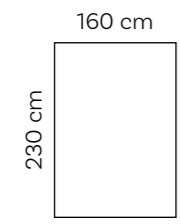

premium carpets

Premium Carpet