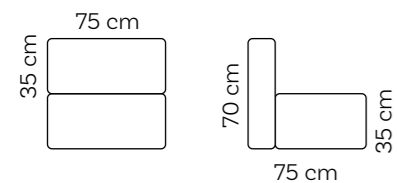

Grey

Red

Bar Stool

Round Pouf Ø 50 cm

Round Pouf Ø 70 cm

Small

Bar Stool

Round Pouf Ø 50 cm

Round Pouf Ø 70 cm

Small

Medium

Club Corner M

Extra Large

Club Corner XL

Medium

Club Corner M