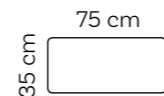

Grey

Red

Bar Stool

Round Pouf Ø 50 cm

Round Pouf Ø 70 cm

Small

Bar Stool

Round Pouf Ø 50 cm

Round Pouf Ø 70 cm

Small

Medium

Club Corner M

Extra Large

Club Corner XL

Medium

Club Corner M