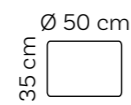

Round Pouf Ø 50 cm