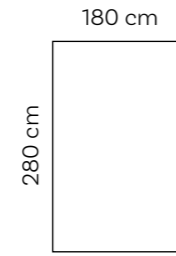

standard carpets

Carpet