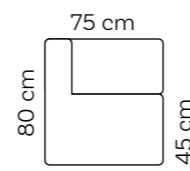

Round Pouf Ø 70 cm

Small

Medium

Club Corner M

Extra Large

Club Corner XL

Medium

Club Corner M