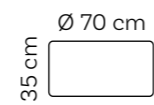

Round Pouf Ø 70 cm