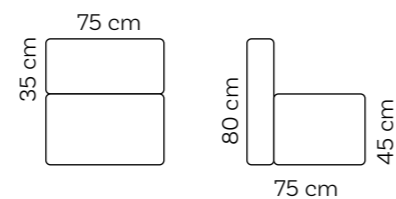

Round Pouf Ø 70 cm

Small

Medium

Club Corner M

Extra Large

Club Corner XL

Medium

Club Corner M