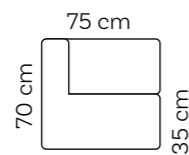

Grey

Red

Bar Stool

Round Pouf Ø 50 cm

Round Pouf Ø 70 cm

Small

Bar Stool

Round Pouf Ø 50 cm

Round Pouf Ø 70 cm

Small

Medium

Club Corner M

Extra Large

Club Corner XL

Medium

Club Corner M