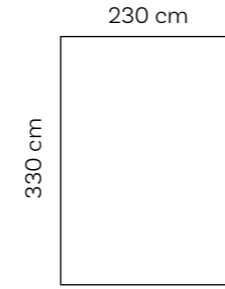

standard carpets

Carpet