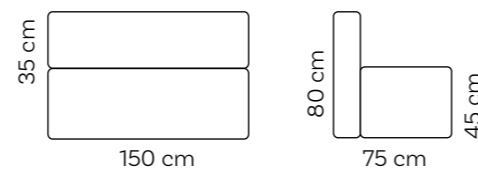

Round Pouf Ø 70 cm

Small

Medium

Club Corner M

Extra Large

Club Corner XL

Medium

Club Corner M

Extra Large

Club Corner XL

Sunbed

Long Chair

Love Seat

Sunbed

Long Chair

Love Seat