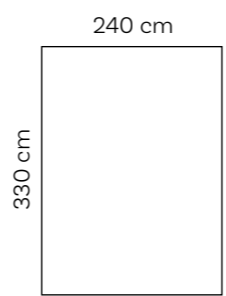

Premium Carpet