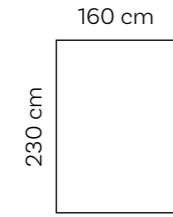

standard carpets

Carpet