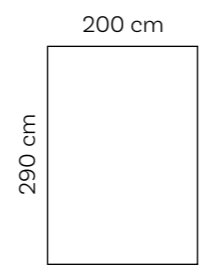

Premium Carpet