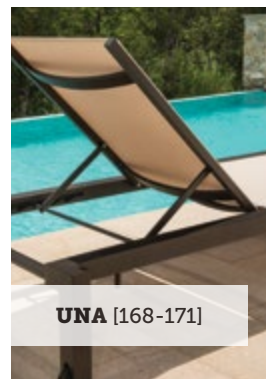

UNA [168-171]