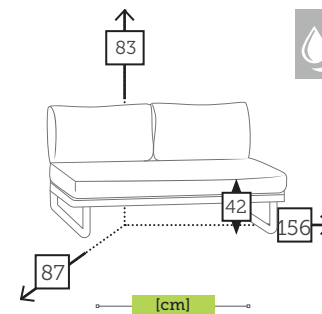

alu/rope 2 seater sofa with cushions [waterproof inner]

- Ref. CBTS6392WOCCGRC
  Aluminium charcoal
  Rope grey