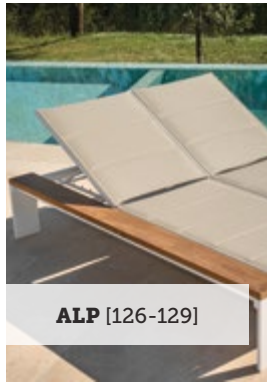

ALP [126-129]