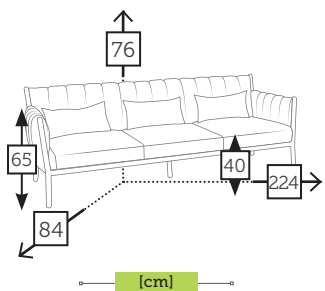

alu/upholstered 3 seater sofa with cushions [quick dry foam QDF]

Ref. MR09623SCC

Aluminium charcoal
Fabric sunbrella dove

sunbrella dove

Ref. MR09623SWH

Aluminium white
Fabric sunbrella shade

sunbrella shade

MUGA