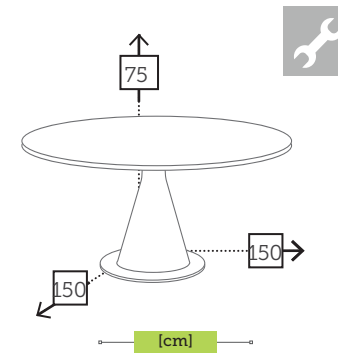

Aluminium mocca
Top cappuccino

Ref. TAGG893T22WHWH

Aluminium white
Top white

alu sunlounger 5 positions with cushion [waterproof inner]

Ref. CAAL6191WHC
Aluminium white

resin/hpl round table

Ref. 236.2141

Resin white
Top hpl white