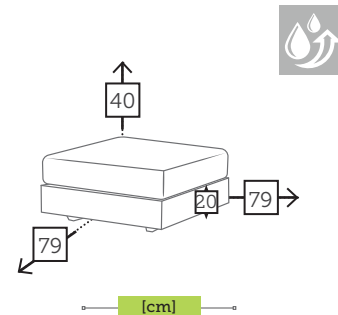

Aluminium white

SIESTA

alu 2 seater sofa with 4 cushions [waterproof inner]

Ref. CAAS6022WOWHC
Aluminium white

SIESTA

alu footrest with cushion [waterproof inner]

Ref. CAAF6024WHC
Aluminium white

SIESTA