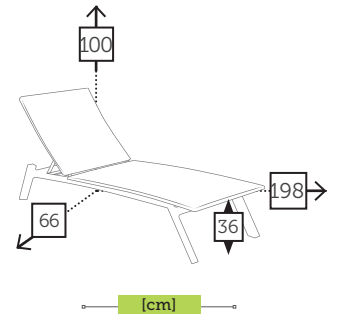

Ref. CTX815WDQWH
Aluminium white
Olefin gentle grey

SIESTA

alu 3 seater corner sofa with 7 cushions [waterproof inner]

Ref. CAAS6023LRWHC
Aluminium white

Ref. CAAS6023LLWHC
Aluminium white

SKY

alu/sling sunlounger 5 positions [upholstered quick dry foam QDF and sling]