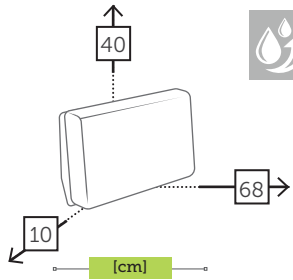

alu back with cushion [waterproof inner]

Ref. CAAS629BWHC
Aluminium white