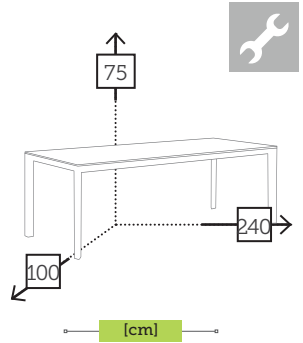

alu/ceramic dining table

- Ref. TAGC762T24CCFB
  Aluminium charcoal
  Top fusion beton ceramic
- Ref. TAGC762T24WHFB
  Aluminium white
  Top fusion beton ceramic