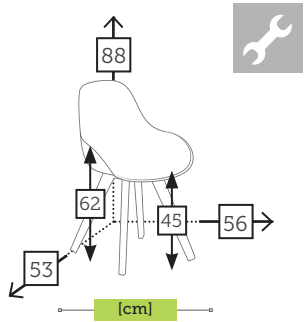

Aluminium white
Fabric sunbrella shade

sunbrella shade

MUGA

alu/teak upholstered armchair [quick dry foam QDF]

Ref. SA838CC1CC

Aluminium charcoal
Fabric panama grafito

NEVERLAND

alu/resin chair