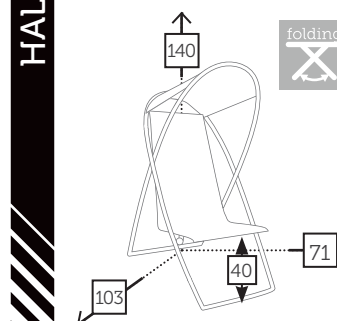

HALO alu/sling folding relax chair

- Ref. HL0000CC
  Aluminium charcoal
  Sling black
- Ref. HL0000WH
  Aluminium white
  Sling grey