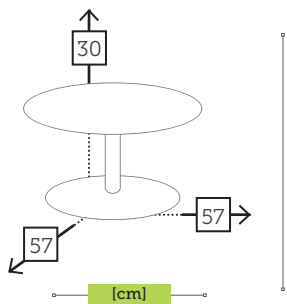

LA VIDA

alu round side table

- Ref. TAGA131ST6WH
  Aluminium white
- Ref. TAGA131ST6AZ
  Aluminium blue

LISBON