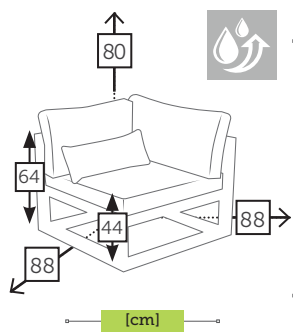

FERMO CURVE

alu 1 seater corner with cushions [waterproof inner]

8013		Ref. CAAF940CCC	Aluminium charcoal	8001		Ref. CAAF940MCC	Aluminium mocca
8008		Ref. CAAF940CHC	Aluminium champagne	3961		Ref. CAAF940WHC	Aluminium white
	panama grefito				sacha grey		

FERMO CURVE