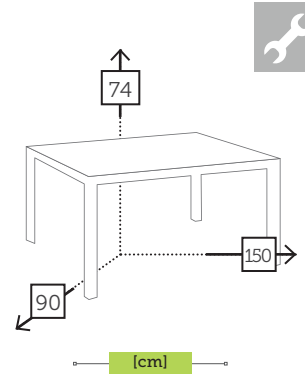

alu/hpl dining table

- Ref. 103.1342
  Aluminium black
  Top black hpl
- Ref. 103.1444
  Aluminium mocca
  Top beige hpl
- Ref. 103.1141
  Aluminium white
  Top white hpl
- Ref. 103.1445
  Aluminium mocca
  Top wood hpl