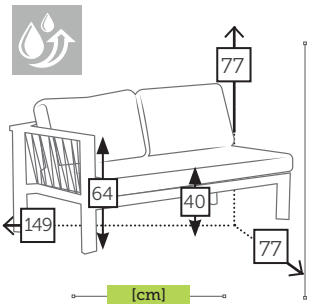

alu/rope 2 seater left arm sofa with cushions [waterproof inner]

Ref. CBTS6832LLWHC

Aluminium white
Rope grey

COOPER

alu/rope 2 seater right arm sofa with cushions [waterproof inner]

Ref. CBTS6832LRWHC
Aluminium white
Rope grey