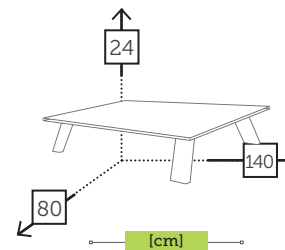

alu/glass coffee table

- Ref. CAGS619ST1WH
- Aluminium white
- Top white foggy glass