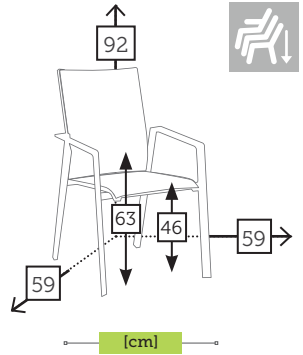

alu/sling armchair

- Ref. CTX867CCKH
  Aluminium charcoal
  Sling khaki
- Ref. CTX867WHKH
  Aluminium white
  Sling khaki