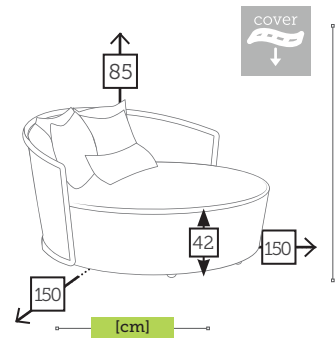

alu side table

- Ref. TAGA112STCC
Aluminium charcoal
- Ref. TAGA112STCH
Aluminium champagne
- Ref. TAGA112STMC
Aluminium mocca
- Ref. TAGA112STWH
Aluminium white

alu/sling daybed with 6 cushions

[upholstered and quick dry foam QDF]