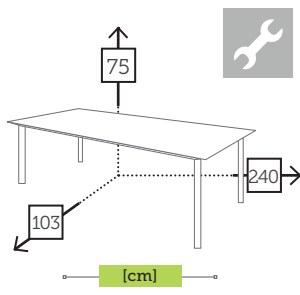

MESSINA

alu stool

- Ref. CAA712CC
Aluminium charcoal
- Ref. CAA712MC
Aluminium mocca
- Ref. CAA712CH
Aluminium champagne
- Ref. CAA712WH
Aluminium white

MORRIS

alu dining table

- Ref. MR0962DT2CC
Aluminium charcoal
- Ref. MR0962DT2WH
Aluminium white