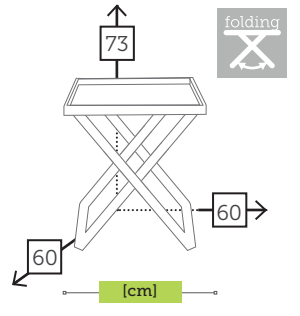

MARS

alu relax chair with cushions

- Ref. MS0971LCCC
Aluminium charcoal
Sunbrella dove
- Ref. MS0971LCWH
Aluminium white
Sunbrella shade

MIAMI

alu service table with removable tray

- Ref. TAGA603T6CC
Aluminium charcoal
- Ref. TAGA603T6MC
Aluminium mocca
- Ref. TAGA603T6CH
Aluminium champagne
- Ref. TAGA603T6WH
Aluminium white