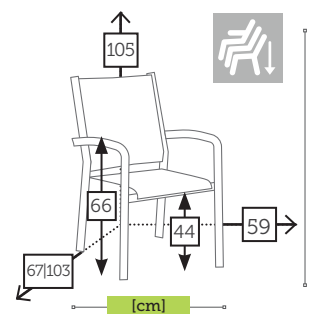

alu/sling 4 positions recliner [cast alu decor arm]

Ref. CTXP859DCCSB
Aluminium charcoal
Sling silverblack

Ref. CTXP859DWHKH
Aluminium white
Sling khaki

Ref. CTXP859DCHKH
Aluminium champagne
Sling khaki

Ref. CTXP859DWHSB
Aluminium white
Sling silverblack

Ref. CTXP859DMCCF
Aluminium mocca
Sling coffee

Ref. CTXP859DWHWH
Aluminium white
Sling white

CUBE