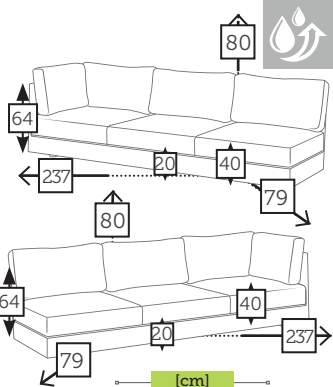

alu 3 seater corner sofa with 7 cushions [waterproof inner]

Ref. CAAS6023LRWHC
Aluminium white

Ref. CAAS6023LLWHC
Aluminium white

SKY