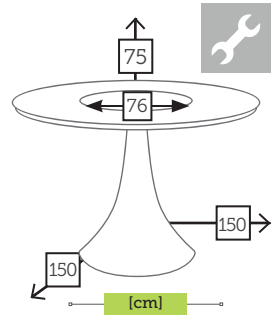

alu/glass round table with lazy susan [top foggy glass 12 mm]

Ref. TAGG153T15RCC Aluminium charcoal Top grey	Ref. TAGG153T15RWHCP Aluminium white Top cappuccino
Ref. TAGG153T15RCH Aluminium champagne Top cappuccino	Ref. TAGG153T15RWHGR Aluminium white Top grey
Ref. TAGG153T15RMC Aluminium mocca Top cappuccino	Ref. TAGG153T15RWH Aluminium white Top white

EXPLORER