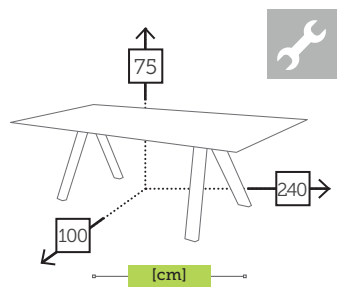

NEVERLAND

alu 3 seater sofa with cushions [waterproof inner]

- Ref. CAAS6193WOWHC
- Aluminium white
- panama artic

NEVERLAND

alu/ceramic table

- Ref. TAGC629T24WHFB
- Aluminium white
- Top fusion beton
- Ref. TAGC629T24BLGR
- Aluminium black
- Top grey ceramic
- Ref. TAGC629T24WHTI
- Aluminium white
- Top timber ice ceramic
- Ref. TAGC629T24CCGR
- Aluminium charcoal
- Top grey ceramic