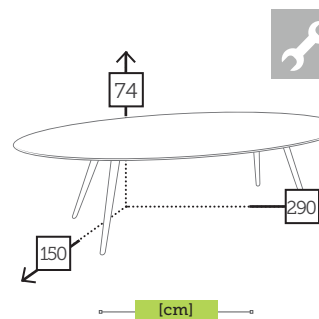

alu/glass dining table [top foggy glass 12 mm]

- Ref. TAGG610T29WH
  - Aluminium white
  - Top white foggy glass