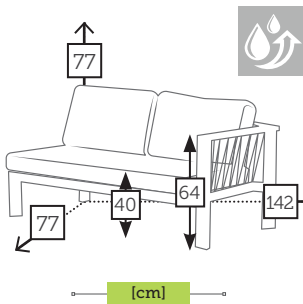

alu/rope 2 seater left arm sofa with cushions [waterproof inner]

Ref. CBTS6832LLWHC

Aluminium white
Rope grey