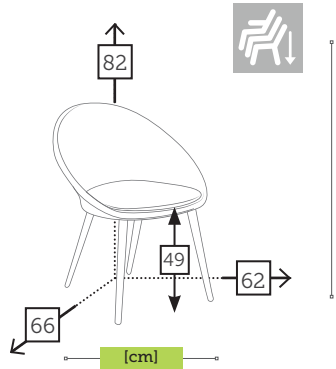

alu/sling chair with cushion

- Ref. CTX610WHKHC
  - Aluminium white
  - Sling khaki
  - Cushion khaki sling
- Ref. CTX610WHSBC
  - Aluminium white
  - Sling silverblack
  - Cushion silverblack sling