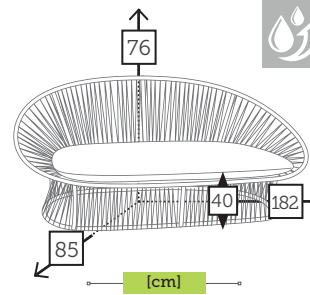

alu/rope 2 seater sofa with seat cushion [waterproof inner]

- Ref. CBTS6102KHC
  - Aluminium white
  - Sling khaki
  - Cushion khaki sling
- Ref. CBTS6102GRC
  - Aluminium white
  - Sling silverblack
  - Cushion silverblack sling