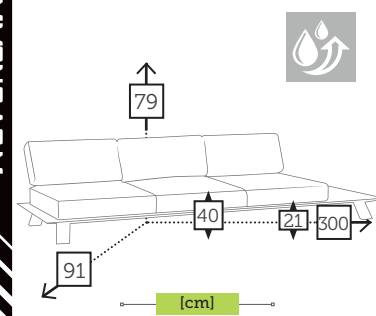

alu 3 seater sofa with cushions [waterproof inner]

- Ref. CAAS6193WOWHC
- Aluminium white
- panama artic

NEVERLAND