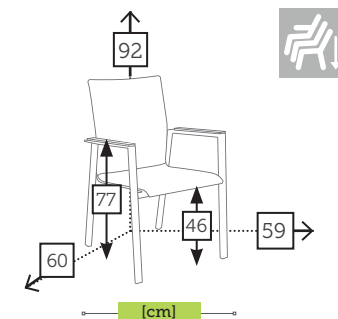

alu 3 seater sofa with 6 cushions [waterproof inner]

Ref. CAAS6023WOWHC
Aluminium white

SKY

alu/sling dining armchair [upholstered quick dry foam QDF and teak arm]

Ref. CTX815WDQCC
Aluminium charcoal
Teak arms
Olefin antracite