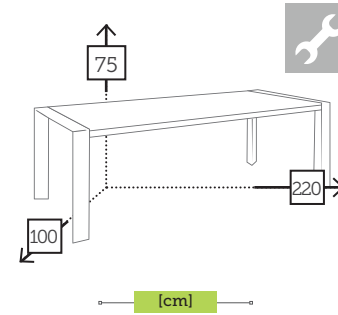

NEVERLAND

alu/glass coffee table

- Ref. CAGS619ST1WH
- Aluminium white
- Top white foggy glass

alu back with cushion [waterproof inner]

Ref. CAAS629BWHC
Aluminium white

alu/glass dining table

Ref. TAGG893T22CCGR