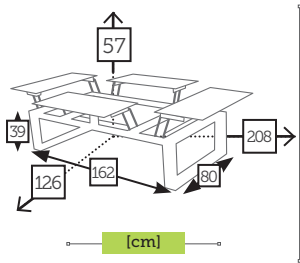

alu coffee table with 4 tops

	Ref. CAAS940STCC Aluminium charcoal		Ref. CAAS940STMC Aluminium mocca
	Ref. CAAS940STCH Aluminium champagne		Ref. CAAS940STWH Aluminium white