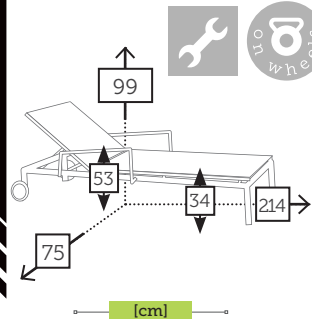

alu/sling sunlounger
5 position

- Ref. CTXL906CCSB
  Aluminium charcoal
  Sling silverblack
- Ref. CTXL906CHKH
  Aluminium champagne
  Sling khaki
- Ref. CTXL906MCCF
  Aluminium mocca
  Sling coffee
- Ref. CTXL906WHKH
  Aluminium white
  Sling khaki
- Ref. CTXL906WHSB
  Aluminium white
  Sling silverblack
- Ref. CTXL906WHWH
  Aluminium white
  Sling white