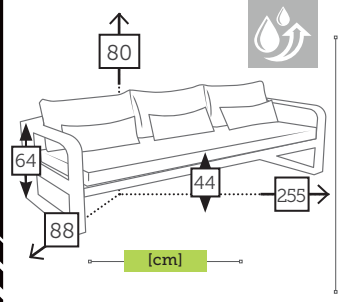

alu 3 seater sofa with 7 cushions [waterproof inner]

8013		Ref. CAAS9413CCC	Aluminium charcoal	8001		Ref. CAAS9413MCC	Aluminium mocca
8008		Ref. CAAS9413CHC	Aluminium champagne	3961		Ref. CAAS9413WHC	Aluminium white
	panama grefito				sacha grey