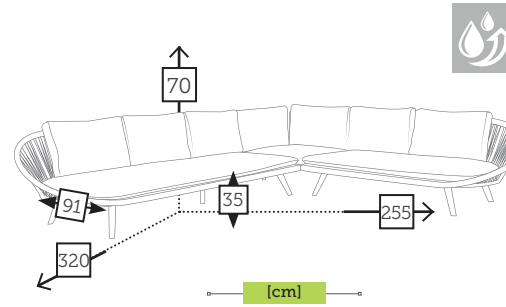

alu/rope corner set sofa with cushions [waterproof inner]

- Ref. CBTS611SGRC
  - Aluminium white
  - Sling khaki
  - Cushion khaki sling
- Ref. CBTS611SKHC
  - Aluminium white
  - Sling silverblack
  - Cushion silverblack sling