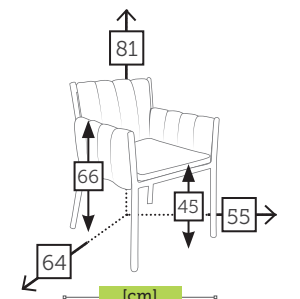

MIAMI

alu service table with removable tray

- Ref. TAGA603STCC
Aluminium charcoal
- Ref. TAGA603STMC
Aluminium mocca
- Ref. TAGA603STCH
Aluminium champagne
- Ref. TAGA603STWH
Aluminium white

MORRIS

alu/upholstered armchair with cushion [quick dry foam QDF]