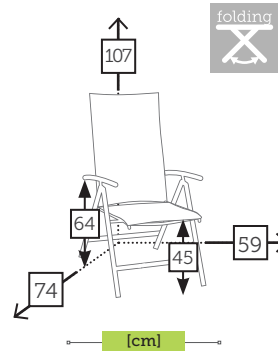

VENTURA

alu/glass coffee table

- Ref. CAGS639ST1CC
Aluminium charcoal
Top grey foggy glass

VERONA

alu/glass coffee table

- Ref. CAGS639ST4CC
Aluminium charcoal
Top grey foggy glass

YORK

alu/sling 5 positions recliner