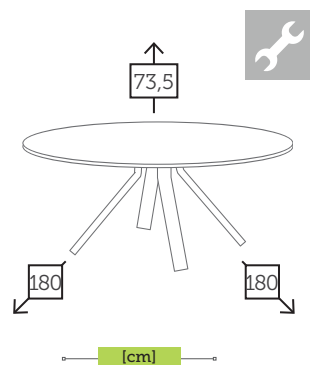

BRISA

alu/upholstered armchair with cushion [quick dry foam QDF]

- Ref. MB4035CC
Aluminium charcoal
Sling dark grey
- Ref. MB4035WH
Aluminium white
Sling light grey

CASTOR

alu/teak round table

- Ref. TAGT766T18RCC
Aluminium charcoal
Top teak
- Ref. TAGT766T18RWH
Aluminium white
Top teak