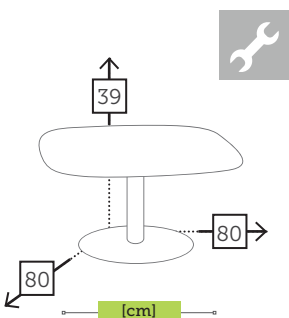

alu/glass coffee table

Ref. CAGS610ST4WH
Aluminium white
Top white foggy glass

THEMIS