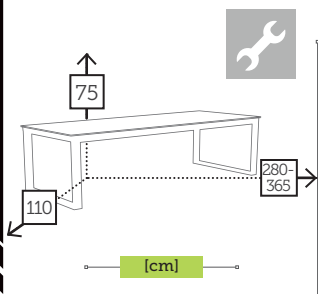

alu/ceramic extendable table [top fusion beton ceramic]

	Ref. TAGC940T28ECCFB Aluminium charcoal Top fusion beton ceramic		Ref. TAGC940T28EWHFB Aluminium white Top fusion beton ceramic