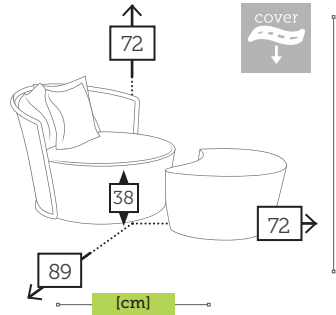

alu/sling relax chair with pouf with 3 cushions

[upholstered and quick dry foam QDF]

- Ref. TH0002BLTPC
  Aluminium black
  Sling taupe
  Cushions panama coco & khaki
- Ref. TH0002WHGRC
  Aluminium white
  Sling grey
  Cushions panama grafito & sachá grey