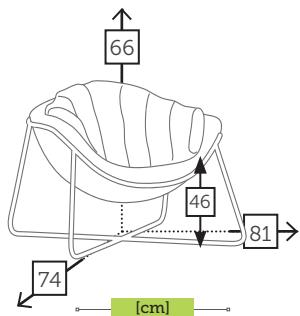

MARS

alu relax chair with cushions

- Ref. MS0971LCCC
Aluminium charcoal
Sunbrella dove
- Ref. MS0971LCWH
Aluminium white
Sunbrella shade

MIAMI

alu service table with removable tray

- Ref. TAGA603T6CC
Aluminium charcoal
- Ref. TAGA603T6MC
Aluminium mocca
- Ref. TAGA603T6CH
Aluminium champagne
- Ref. TAGA603T6WH
Aluminium white