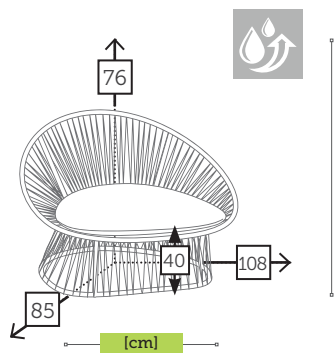

alu/rope 1 seater sofa with seat cushion [waterproof inner]

- Ref. CBTS6101KHC
  - Aluminium champagne
  - Rope khaki
  - Cushion panama khaki
- Ref. CBTS6101GRC
  - Aluminium silver
  - Rope grey
  - Cushion sachá grey