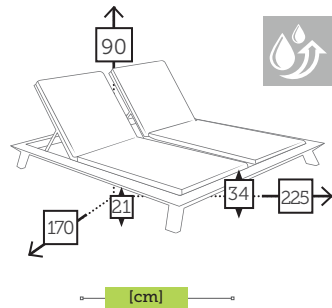

alu double sunlounger 5 positions with cushion [waterproof inner]

Ref. CAAL6192WHC
Aluminium white