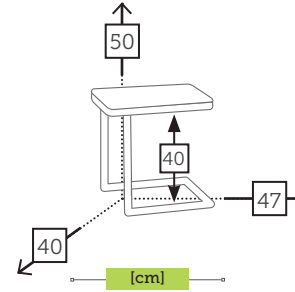

alu side table

- Ref. TAGA112STCC
  Aluminium charcoal
- Ref. TAGA112STCH
  Aluminium champagne
- Ref. TAGA112STMC
  Aluminium mocca
- Ref. TAGA112STWH
  Aluminium white