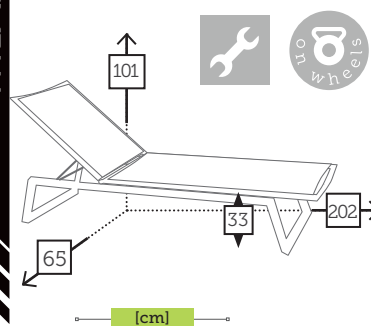

SPADE

alu/glass coffee table

Ref. CAGS610ST4WH
 Aluminium white
 Top white foggy glass

THEMIS

alu/sling sunlounger 5 positions

Ref. CTXL891CCSB
 Aluminium charcoal
 Sling silverblack

Ref. CTXL891CHKH
 Aluminium champagne
 Sling khaki