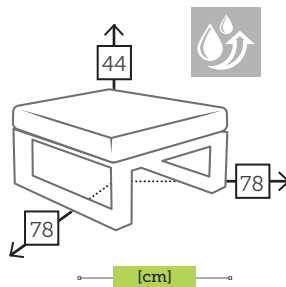

alu footrest with cushion [waterproof inner]

Ref. CAAF940CCC Aluminium charcoal	Ref. CAAF940MCC Aluminium mocca
Ref. CAAF940CHC Aluminium champagne	Ref. CAAF940WHC Aluminium white

FANO