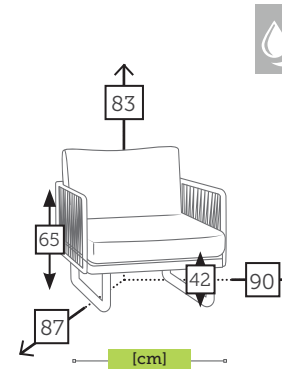

alu/rope 1 seater sofa with cushions [waterproof inner]

- Ref. CBTS6391CCGRC
  Aluminium charcoal
  Rope grey