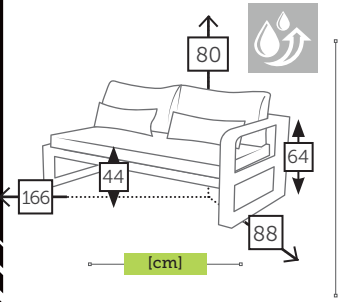

alu 2 seater sofa left arm with 5 cushions [waterproof inner]

8013		Ref. CAAS9412LLCCC	Aluminium charcoal	8001		Ref. CAAS9412LLMCC	Aluminium mocca
8008		Ref. CAAS9412LLCHC	Aluminium champagne	3961		Ref. CAAS9412LLWHC	Aluminium white
	panama grefito				sacha grey		

FERMO CURVE