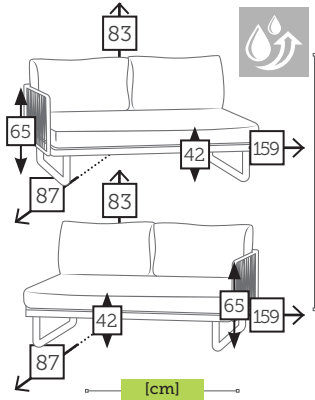

alu/rope 2 seater sofa with cushions [waterproof inner]

- Ref. CBTS6392WOCCGRC
Aluminium charcoal
Rope grey

VENTURA

alu/rope 2 seater corner sofa with cushions [waterproof inner]

- Ref. CBTS6392LRCCGRC
Aluminium charcoal
Rope grey
- 8013
panama
grafito
- Ref. CBTS6392LLCCGRC
Aluminium charcoal
Rope grey