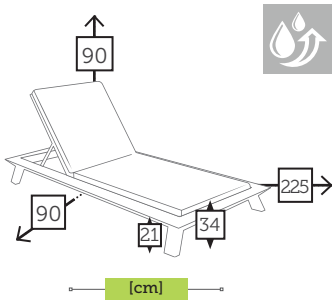

alu sunlounger 5 positions with cushion [waterproof inner]

Ref. CAAL6191WHC
Aluminium white