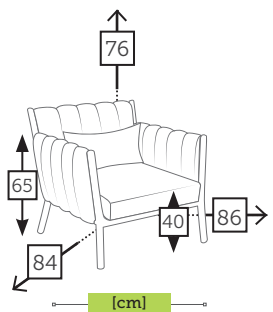

MORRIS

alu/upholstered 1 seater sofa with cushions [quick dry foam QDF]

Ref. MR09621SCC

Aluminium charcoal
Fabric sunbrella dove

sunbrella dove

Ref. MR09621SWH

Aluminium white
Fabric sunbrella shade

sunbrella shade

MORRIS