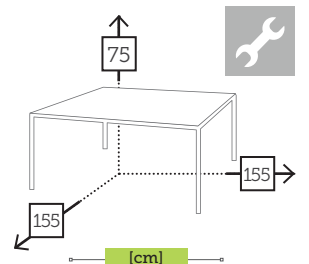

alu/glass table
[top foggy glass 8mm]

Ref. TAGG638T15CCGR Aluminium charcoal Top grey	Ref. TAGG638T15WHCP Aluminium white Top cappuccino
Ref. TAGG638T15CHCP Aluminium champagne Top cappuccino	Ref. TAGG638T15WHGR Aluminium white Top grey
Ref. TAGG638T15MCCP Aluminium mocca Top cappuccino	Ref. TAGG638T15WHWH Aluminium white Top white