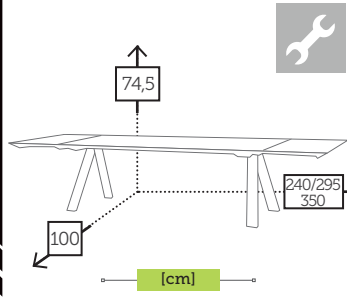

- Ref. CAP158WH
- Aluminium white
- Seat white

NEVERLAND

alu 2 seater sofa with cushions [waterproof inner]

- Ref. CAAS6192WOWHC
- Aluminium white
- panama artic

NEVERLAND

alu/ceramic extendable table

- Ref. TAGC619T24EWHFB
- Aluminium white
- Top fusion beton ceramic