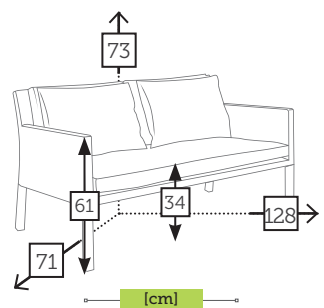

LA VIDA

alu dining armchair

-  Ref. CAA656WH
Aluminium white
-  Ref. CAA656AZ
Aluminium blue

LISBON

alu/sling 2 seater sofa with cushions

-  Ref. CTXS6382GGC
Aluminio white
Olefin gentle grey
Cushion gentle grey olefin