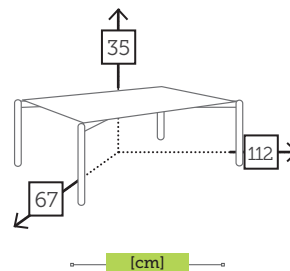

sunbrella dove

Ref. MR09622SWH

Aluminium white
Fabric sunbrella shade

sunbrella shade

MORRIS

alu coffee table

Ref. MR0962CTCC

Aluminium charcoal