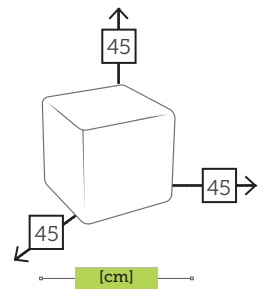

upholstered pouf [removable cover and quick dry foam QDF]

Ref. CFBF555AC
Funda: agora acqua

Ref. CFBF555KH
Funda: agora khaki

Ref. CFBF555AR
Funda: citel ardoise

Ref. CFBF555IG
Funda: agora ice grey

COSMO