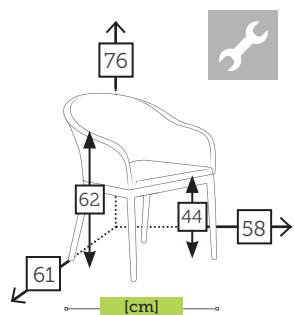

BRISA

alu/upholstered armchair with cushion [quick dry foam QDF]

- Ref. MB4035CC
  Aluminium charcoal
  Sling dark grey
- Ref. MB4035WH
  Aluminium white
  Sling light grey

CASTOR