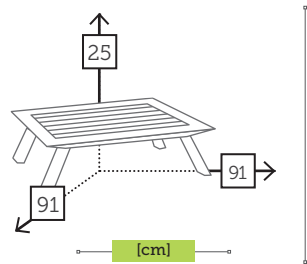

alu/rope 1 seater corner with cushions [waterproof inner]

Ref. CBTS683CWHC

Aluminium white
Rope grey

CESANO

alu/teak coffee table

Ref. CAWS619ST4CC

Aluminium charcoal
Top teka

COOPER