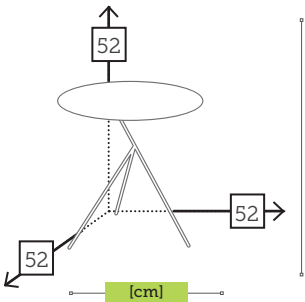

EXPLORER

alu round side table

Ref. CTX126ST6AZ Aluminium blue	Ref. CTX126ST6MC Aluminium mocca
Ref. CTX126ST6CC Aluminium charcoal	Ref. CTX126ST6VD Aluminium charcoal
Ref. CTX126ST6CH Aluminium champagne	Ref. CTX126ST6WH Aluminium white

FANO