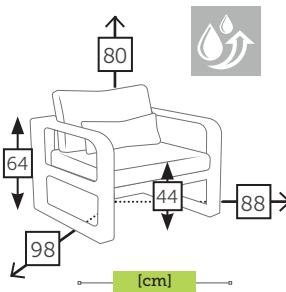

alu 1 seater sofa with 3 cushions [waterproof inner]

Ref. CAAS9411CCC Aluminium charcoal	Ref. CAAS9411MCC Aluminium mocca
Ref. CAAS9411CHC Aluminium champagne	Ref. CAAS9411WHC Aluminium white