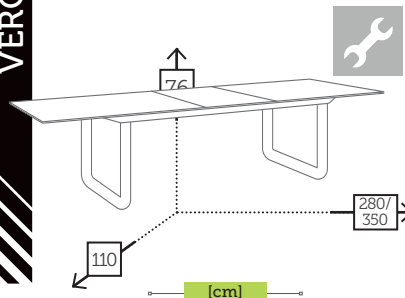

- Ref. CBTS6391CCGRC
Aluminium charcoal
Rope grey

alu/glass extendable table

[top foggy glass 13 mm]

- | | |
|---|---|
| Ref. TAGG637T28ECC
Aluminium charcoal
Top grey foggy glass | Ref. TAGG637T28EWHCP
Aluminium white
Top cappuccino foggy glass |
| Ref. TAGG637T28ECH
Aluminium champagne
Top cappuccino foggy glass | Ref. TAGG637T28EWHGR
Aluminium white
Top grey foggy glass |
| Ref. TAGG637T28EMC
Aluminium mocca
Top cappuccino foggy glass | Ref. TAGG637T28EWH
Aluminium white
Top white foggy glass |