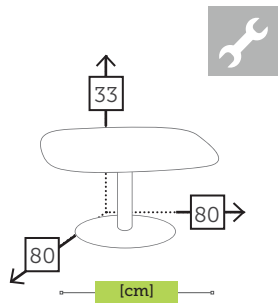

alu/glass coffee table

Ref. CAGS610STWH
Aluminium white
Top white foggy glass

TER