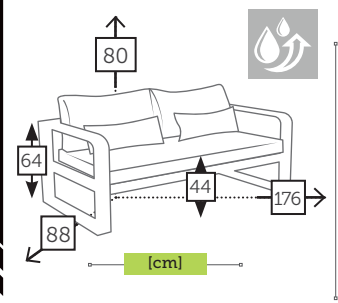

alu 2 seater sofa with 5 cushions [waterproof inner]

8013		Ref. CAAS9412CCC	Aluminium charcoal	8001		Ref. CAAS9412MCC	Aluminium mocca
8008		Ref. CAAS9412CHC	Aluminium champagne	3961		Ref. CAAS9412WHC	Aluminium white
	panama grefito				sacha grey		

FERMO CURVE