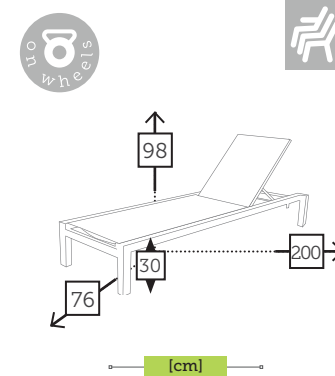

alu/sling sunlounger [5 positions back]

- Ref. 309.1161
  Aluminium white
  Sling white
- Ref. 309.1360
  Aluminium black
  Sling black
- Ref. 309.1162
  Aluminium white
  Sling khaki
- Ref. 309.1963
  Aluminium taupe
  Sling taupe
- Ref. 309.1462
  Aluminium mocca
  Sling khaki