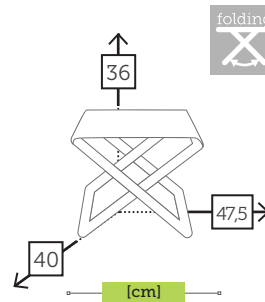

alu/sling footrest

- Ref. CTXF719CCSB
  Aluminium charcoal
  Sling silverblack
- Ref. CTXF719CHKH
  Aluminium champagne
  Sling khaki
- Ref. CTXF719MCCF
  Aluminium mocca
  Sling coffee
- Ref. CTXF719WHKH
  Aluminium white
  Sling khaki
- Ref. CTXF719WHSB
  Aluminium white
  Sling silverblack
- Ref. CTXF719WHWH
  Aluminium white
  Sling white

VENTURA