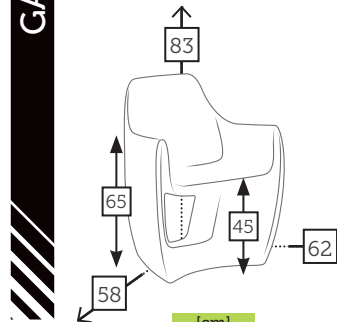

GAT resin dining armchair

- Ref. 251.2100
  Polyethylene white
- Ref. 251.2200
  Polyethylene black