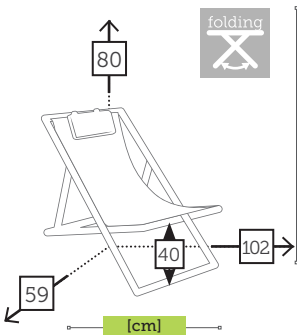

alu/sling deckchair
3 positions with neck pillow

- Ref. CTXR719CCSB
  Aluminium charcoal
  Sling silverblack
- Ref. CTXR719CHKH
  Aluminium champagne
  Sling khaki
- Ref. CTXR719MCCF
  Aluminium mocca
  Sling coffee
- Ref. CTXR719WHKH
  Aluminium white
  Sling khaki
- Ref. CTXR719WHSB
  Aluminium white
  Sling silverblack
- Ref. CTXR719WHWH
  Aluminium white
  Sling white

YORK