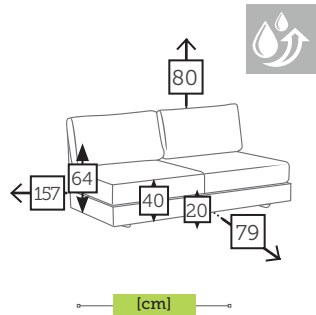

SIESTA

alu 2 seater sofa with 4 cushions [waterproof inner]

Ref. CAAS6022WOWHC
Aluminium white

SIESTA