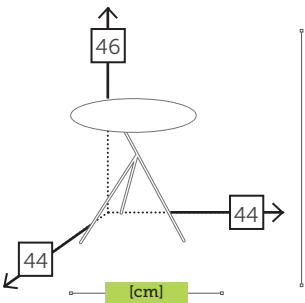

alu round side table

Ref. CTX126STAZ Aluminium blue	Ref. CTX126STMC Aluminium mocca
Ref. CTX126STCC Aluminium charcoal	Ref. CTX126STVD Aluminium charcoal
Ref. CTX126STCH Aluminium champagne	Ref. CTX126STWH Aluminium white

FERMO CURVE