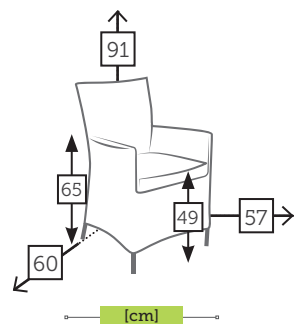

alu/sling armchair with cushion

- Ref. CTX835ANC
  Aluminium charcoal
  Olefin antracite
  Cushion antracite olefin
- Ref. CTX835CFC
  Aluminium mocca
  Sling coffee
  Cushion coffee
- Ref. CTX835KHC
  Aluminium champagne
  Sling khaki
  Cushion khaki
- Ref. CTX835SBC
  Aluminium silver
  Sling silverblack
  Cushion silverblack
- Ref. CTX835WHC
  Aluminium white
  Sling white
  Cushion white

CESANO