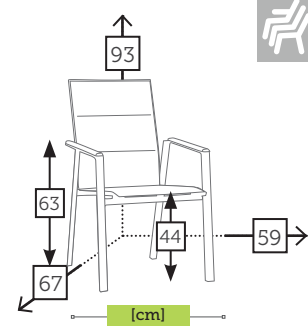

SPADE

alu/glass dining table [top foggy glass 12 mm]

Ref. TAGG610T5WH
 Aluminium white
 Top white foggy glass

TER

alu/double sling armchair

Ref. SA835SC1DHGR
 Aluminium charcoal
 Teak arms
 Sling khaki

Ref. SA835SC1DHWH
 Aluminium white
 Teak arms
 Sling khaki