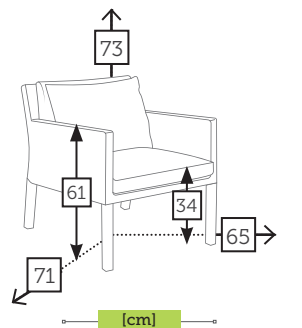

LA VIDA

alu round side table

-  Ref. TAGA131ST6WH
Aluminium white
-  Ref. TAGA131ST6AZ
Aluminium blue

LISBON

alu/sling 1 seater sofa with cushions

-  Ref. CTXS6381GGC
Aluminio white
Olefin gentle grey
Cushion gentle grey olefin