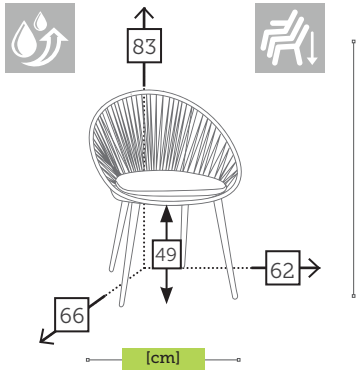

alu/rope chair with cushion [waterproof inner]

- Ref. CBT610KHC
  - Aluminium champagne
  - Rope khaki
  - Cushion panama khaki
- Ref. CBT610GRC
  - Aluminium silver
  - Rope grey
  - Cushion sachá grey