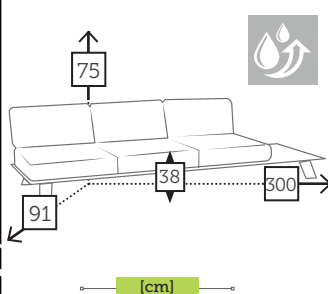

alu/teak 3 seater sofa with cushions

- Ref. CAWS6193WOCCC
  Aluminium charcoal