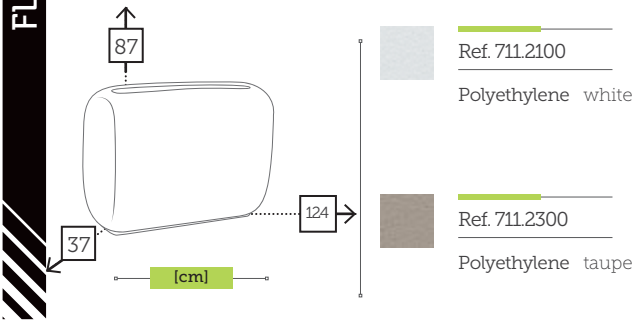

FLO resin flowerpot

- Ref. 711.2100
  Polyethylene white
- Ref. 711.2300
  Polyethylene taupe