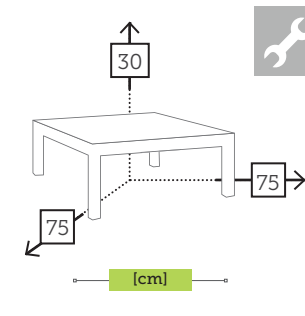

alu/hpl coffee table

- Ref. 106.1342.30
  Aluminium black
  Top black hpl
- Ref. 106.1141.30
  Aluminium white
  Top white hpl