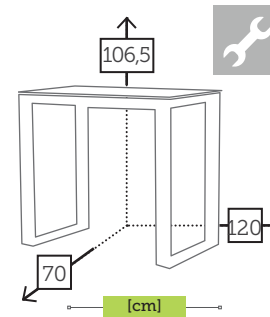

alu/teak bar table

	Ref. TAGT940T127BARWH Aluminium white Top teak