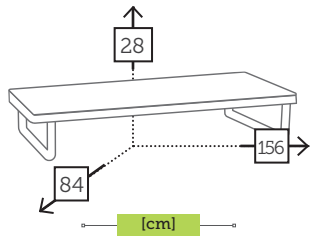

VENTURA

alu/glass coffee table

- Ref. CAGS639ST1CC
Aluminium charcoal
Top grey foggy glass

VERONA

alu/glass coffee table

- Ref. CAGS639ST4CC
Aluminium charcoal
Top grey foggy glass

YORK

alu/sling 5 positions recliner