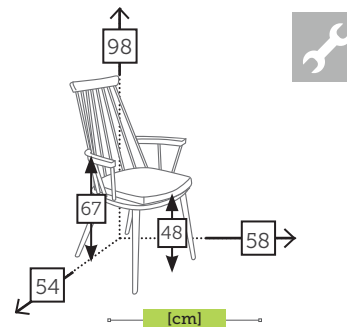

alu dining armchair

Ref. CAA920AZ

Aluminium blue

Ref. CAA920VD

Aluminium green

Ref. CAA920WH

Aluminium white