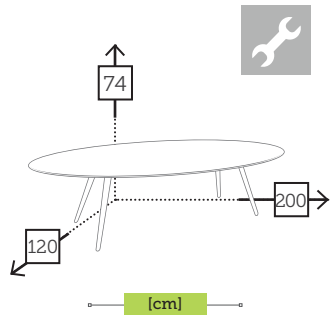

SPADE

alu/glass dining table [top foggy glass 12 mm]

Ref. TAGG610T5WH
Aluminium white
Top white foggy glass

TER