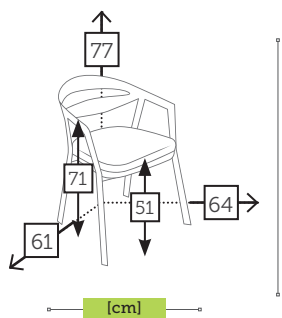

alu dining armchair

- Ref. CAA656WH
  Aluminium white
- Ref. CAA656AZ
  Aluminium blue

LISBON