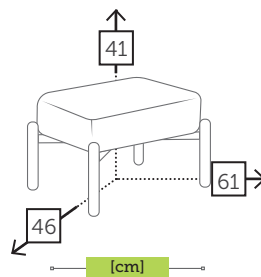

alu/upholstered footrest with cushion [quick dry foam QDF]

Ref. MR0962OTCC

Aluminium charcoal
Fabric sunbrella dove

sunbrella dove

Ref. MR0962OTWH

Aluminium white
Fabric sunbrella shade

sunbrella shade

MORRIS