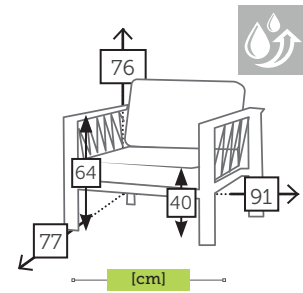

alu/rope 1 seater sofa with cushions [waterproof inner]

Ref. CBTS6831WHC

Aluminium white
Rope grey

CESANO