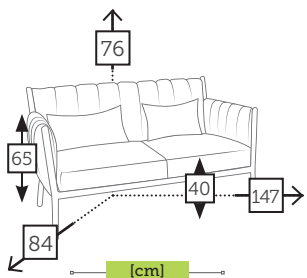

sunbrella dove

Ref. MR0962OTWH

Aluminium white
Fabric sunbrella shade

sunbrella shade

MORRIS

alu/upholstered 2 seater sofa with cushions [quick dry foam QDF]

Ref. MR09622SCC

Aluminium charcoal
Fabric sunbrella dove