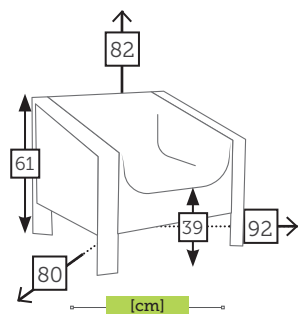

alu/resin lounge chair

Ref. 132.1121
Aluminium white
Polyethylene white

Ref. 132.1322
Aluminium black
Polyethylene black

COSMO