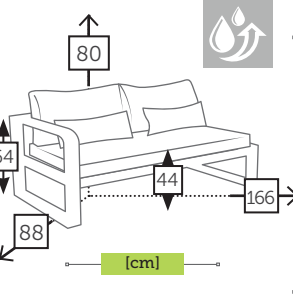

alu 2 seater sofa right arm with 5 cushions [waterproof inner]

8013		Ref. CAAS9412LRCCC	Aluminium charcoal	8001		Ref. CAAS9412LRMCC	Aluminium mocca
8008		Ref. CAAS9412LRCHC	Aluminium champagne	3961		Ref. CAAS9412LRWHC	Aluminium white
	panama grefito				sacha grey		

FERMO CURVE