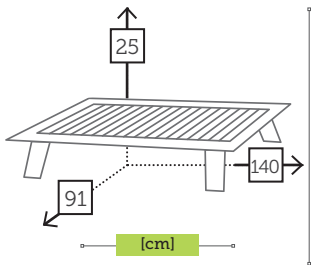

alu/rope 1 seater sofa with cushions [waterproof inner]

Ref. CBTS6831WHC

Aluminium white
Rope grey

CESANO

alu/teak coffee table

Ref. CAWS619ST1CC

Aluminium charcoal
Top teka

COOPER