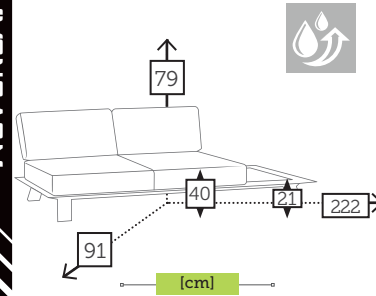

alu 2 seater sofa with cushions [waterproof inner]

- Ref. CAAS6192WOWHC
- Aluminium white
- panama artic

NEVERLAND