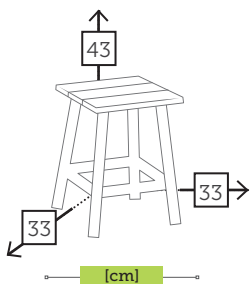

MARS

alu relax chair with cushions

- Ref. MS0971LCCC
  Aluminium charcoal
  Sunbrella dove
- Ref. MS0971LCWH
  Aluminium white
  Sunbrella shade

MIAMI

alu service table with removable tray

- Ref. TAGA603T6CC
  Aluminium charcoal
- Ref. TAGA603T6MC
  Aluminium mocca
- Ref. TAGA603T6CH
  Aluminium champagne
- Ref. TAGA603T6WH
  Aluminium white

MESSINA

alu stool

- Ref. CAA712CC
  Aluminium charcoal
- Ref. CAA712MC
  Aluminium mocca
- Ref. CAA712CH
  Aluminium champagne
- Ref. CAA712WH
  Aluminium white

MORRIS

alu dining table

- Ref. MR0962DT2CC
  Aluminium charcoal
- Ref. MR0962DT2WH
  Aluminium white

MIAMI

alu service table with removable tray

- Ref. TAGA603STCC
  Aluminium charcoal
- Ref. TAGA603STMC
  Aluminium mocca
- Ref. TAGA603STCH
  Aluminium champagne
- Ref. TAGA603STWH
  Aluminium white

MORRIS

alu/upholstered armchair with cushion [quick dry foam QDF]

- Ref. MR0962CC
  Aluminium charcoal
  Fabric sunbrella dove
- Ref. MR0962WH
  Aluminium white
  Fabric sunbrella shade