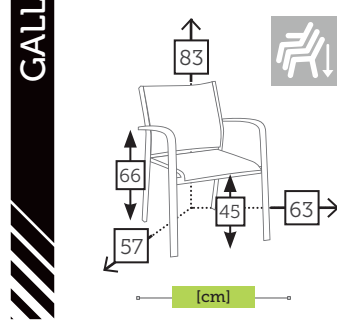

GALLIS alu/sling armchair

- Ref. CTX858CCSB
  Aluminium charcoal
  Sling silverblack
- Ref. CTX858CHKH
  Aluminium champagne
  Sling khaki
- Ref. CTX858MCCF
  Aluminium mocca
  Sling coffee
- Ref. CTX858WHKH
  Aluminium white
  Sling khaki
- Ref. CTX858WHSB
  Aluminium white
  Sling silverblack
- Ref. CTX858WHWH
  Aluminium white
  Sling white