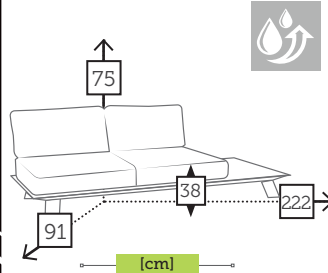

CESANO

alu/teak 2 seater sofa with cushions

- Ref. CAWS6192WOCCC
Aluminium charcoal

CAMPUS

alu/wicker armchair

- Ref. CAR188WHVK
Aluminium white
Wicker viro khaki
- Ref. CAR188WHVW
Aluminium white
Wicker viro white
- Ref. CAR188CCVW
Aluminium charcoal
Wicker viro white
- Ref. CAR188CCWK
Aluminium charcoal
Wicker viro khaki