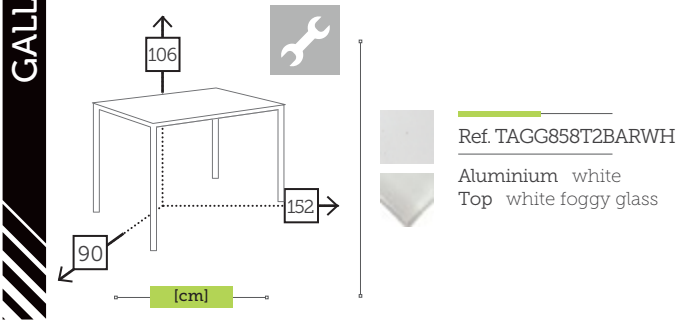

GALLIS alu/glass bar table

- Ref. TAGG858T2BARWH
  Aluminium white
  Top white foggy glass