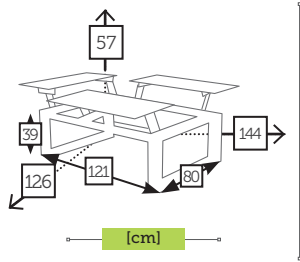

alu coffee table with 3 tops

	Ref. CAAS940ST3CC Aluminium charcoal		Ref. CAAS940ST3MC Aluminium mocca
	Ref. CAAS940ST3CH Aluminium champagne		Ref. CAAS940ST3WH Aluminium white