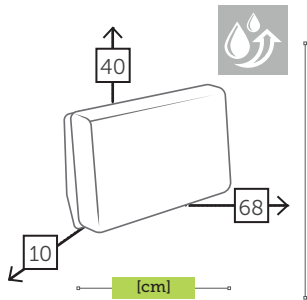

CESANO

alu/teak 3 seater sofa with cushions

- Ref. CAWS6193WOCCC
Aluminium charcoal

CESANO

alu back sofa with cushion

Ref. CAAS619BCCC

Aluminium charcoal

COOPER