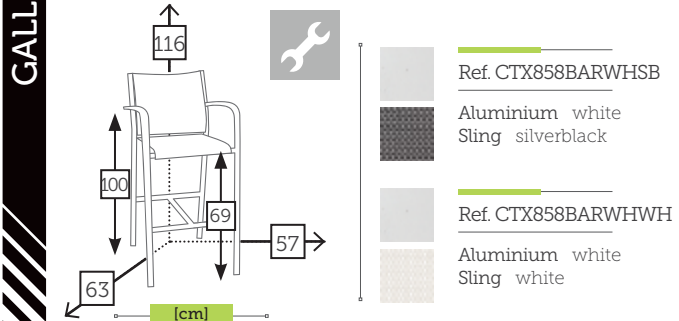

GALLIS alu/glass bar table

- Ref. TAGG858T2BARWH
Aluminium white
Top white foggy glass

GAT resin dining armchair

- Ref. 251.2100
Polyethylene white
- Ref. 251.2200
Polyethylene black

GALLIS alu/sling barstool