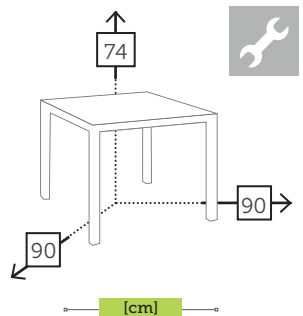

alu/hpl table

- Ref. 102.1342
  Aluminium black
  Top black hpl
- Ref. 102.1444
  Aluminium mocca
  Top beige hpl
- Ref. 102.1141
  Aluminium white
  Top white hpl
- Ref. 102.1445
  Aluminium mocca
  Top wood hpl