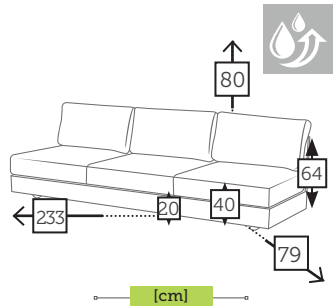

alu 3 seater sofa with 6 cushions [waterproof inner]

Ref. CAAS6023WOWHC
Aluminium white

SKY