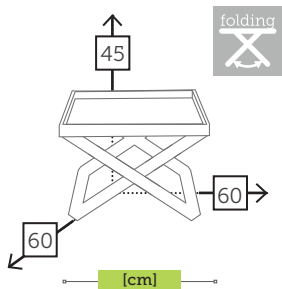

alu service table with removable tray