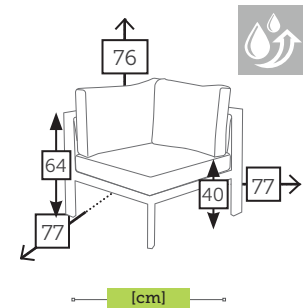

alu/rope 1 seater corner with cushions [waterproof inner]

Ref. CBTS683CWHC

Aluminium white
Rope grey

CESANO