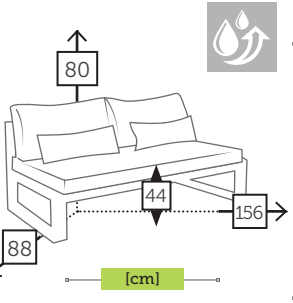

alu 1 seater sofa with 3 cushions [waterproof inner]

8013		Ref. CAAS9402W0CCC	Aluminium charcoal	8001		Ref. CAAS9402W0MCC	Aluminium mocca
8008		Ref. CAAS9402W0CHC	Aluminium champagne	3961		Ref. CAAS9402W0WHC	Aluminium white
	panama grefito				sacha grey		

FERMO CURVE