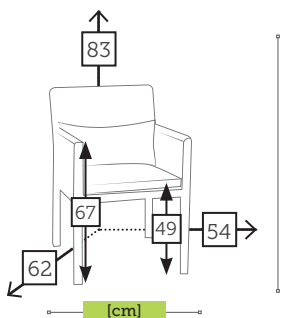

alu/sling armchair with 2 cushions

Ref. CTX638CFC Aluminium mocca Sling coffee Cushion coffee Sling	Ref. CTX638KHC Aluminium champagne Sling khaki Cushion khaki Sling
Ref. CTX638GGC Aluminium white Olefin gentle grey Cushion gentle grey olefin	Ref. CTX638WHC Aluminium white Sling white Cushion white Sling

LISBON