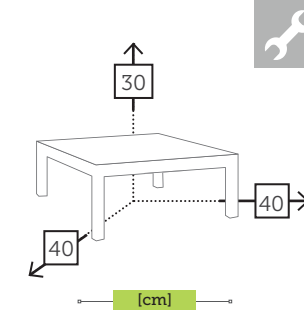

alu/hpl barstool

- Ref. 113.1141
Aluminium white
Top white hpl
- Ref. 113.1342
Aluminium black
Top black hpl

alu/hpl side table

- Ref. 210.1342
Aluminium black
Top black hpl
- Ref. 210.1141
Aluminium white
Top white hpl
- Ref. 210.1444
Aluminium mocca
Top beige hpl