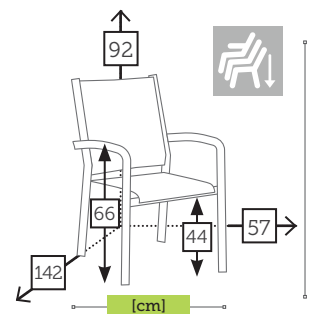

alu/sling armchair [cast alu decor arm]

Ref. CTX859DCCSB
Aluminium charcoal
Sling silverblack

Ref. CTX859DWHKH
Aluminium white
Sling khaki

Ref. CTX859DCHKH
Aluminium champagne
Sling khaki

Ref. CTX859DWHSB
Aluminium white
Sling silverblack

Ref. CTX859DMCCF
Aluminium mocca
Sling coffee

Ref. CTX859DWHWH
Aluminium white
Sling white

CUBE