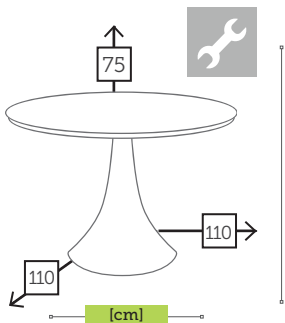

alu/glass round table [top foggy glass 8mm]

Ref. TAGG152T11RCC Aluminium charcoal Top grey	Ref. TAGG152T11RWHCP Aluminium white Top cappuccino
Ref. TAGG152T11RCH Aluminium champagne Top cappuccino	Ref. TAGG152T11RWHGR Aluminium white Top grey
Ref. TAGG152T11RMC Aluminium mocca Top cappuccino	Ref. TAGG152T11RWH Aluminium white Top white

FERMO CURVE