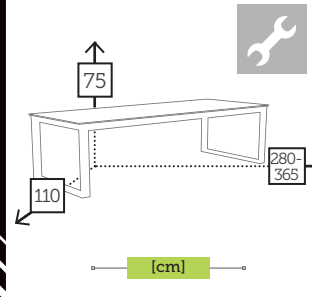

alu/teak extendable table

	Ref. TAGT940T28EWH Aluminium white Top teak