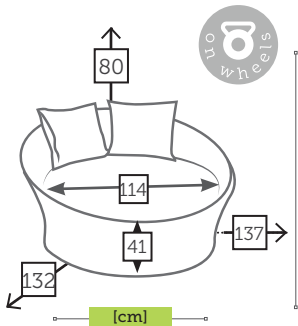

alu/sling lounge bed with cushions [quick dry foam QDF]

Ref. CTXS710R7CFC
Sling coffee
Cushion coffee sling

Ref. CTXS710R7SBC
Sling silverblack
Cushion silverblack sling

Ref. CTXS710R7KHC
Sling khaki
Cushion khaki sling

Ref. CTXS710R7WHC
Sling white
Cushion white sling