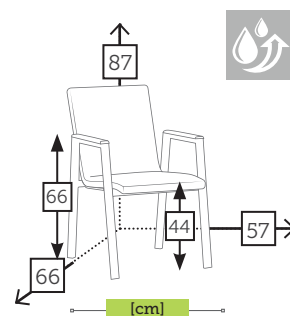

alu/teak upholstered armchair [quick dry foam QDF]

Ref. SA838CC1CC

Aluminium charcoal
Fabric panama grafito