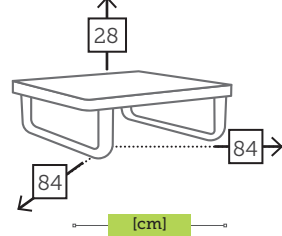

VENTURA

alu/glass coffee table

- Ref. CAGS639ST1CC
Aluminium charcoal
Top grey foggy glass

VERONA

alu/glass coffee table

- Ref. CAGS639ST4CC
Aluminium charcoal
Top grey foggy glass

YORK

alu/sling 5 positions recliner