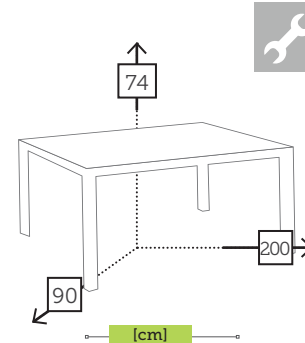

alu/hpl dining table

- Ref. 104.1141
  Aluminium white
  Top white hpl
- Ref. 104.1444
  Aluminium mocca
  Top beige hpl
- Ref. 104.1445
  Aluminium mocca
  Top wood hpl