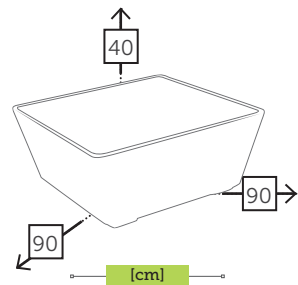

resin/glass coffee table

Ref. 131.2101
Polyethylene white
Top clear glass

Ref. 131.2201
Polyethylene black
Top clear glass