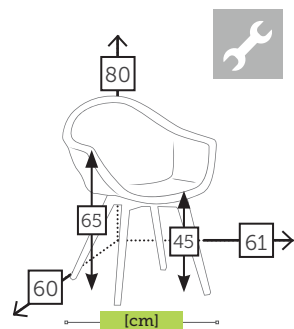

CESANO

alu/teak 2 seater sofa with cushions

- Ref. CAWS6192WOCCC
Aluminium charcoal

CAMPUS

alu/wicker armchair

- Ref. CAR188WHVK
Aluminium white
Wicker viro khaki
- Ref. CAR188WHVW
Aluminium white
Wicker viro white
- Ref. CAR188CCVW
Aluminium charcoal
Wicker viro white
- Ref. CAR188CCWK
Aluminium charcoal
Wicker viro khaki