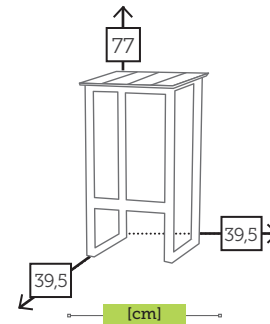

alu/teak barstool

	Ref. CAW940BARWH Aluminium white Top teak