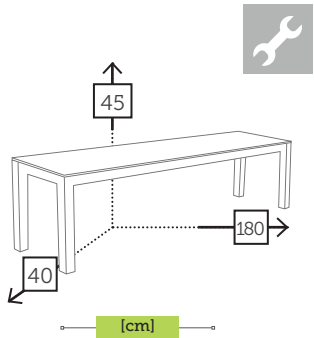

alu/hpl bench

- Ref. 111.1141
  Aluminium white
  Top white hpl
- Ref. 111.1342
  Aluminium black
  Top black hpl