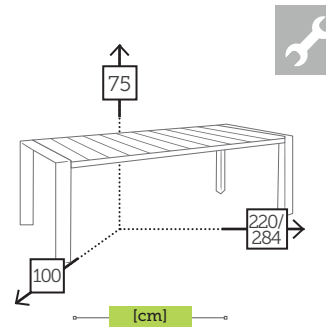

SPADE

alu/glass coffee table

Ref. CAGS610STWH
 Aluminium white
 Top white foggy glass

TER

alu/teak extendable table

Ref. SA835TT4EGR
 Aluminium charcoal
 Top teak

Ref. SA835TT4EWH
 Aluminium white
 Top teak