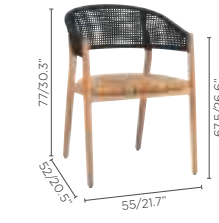

280x100 - 280x40

DINING TABLE + BENCH

240x100 - 240x40

Spirit 890

Chairs

See page 65

ARMCHAIR HDPE

ARMCHAIR ROPE