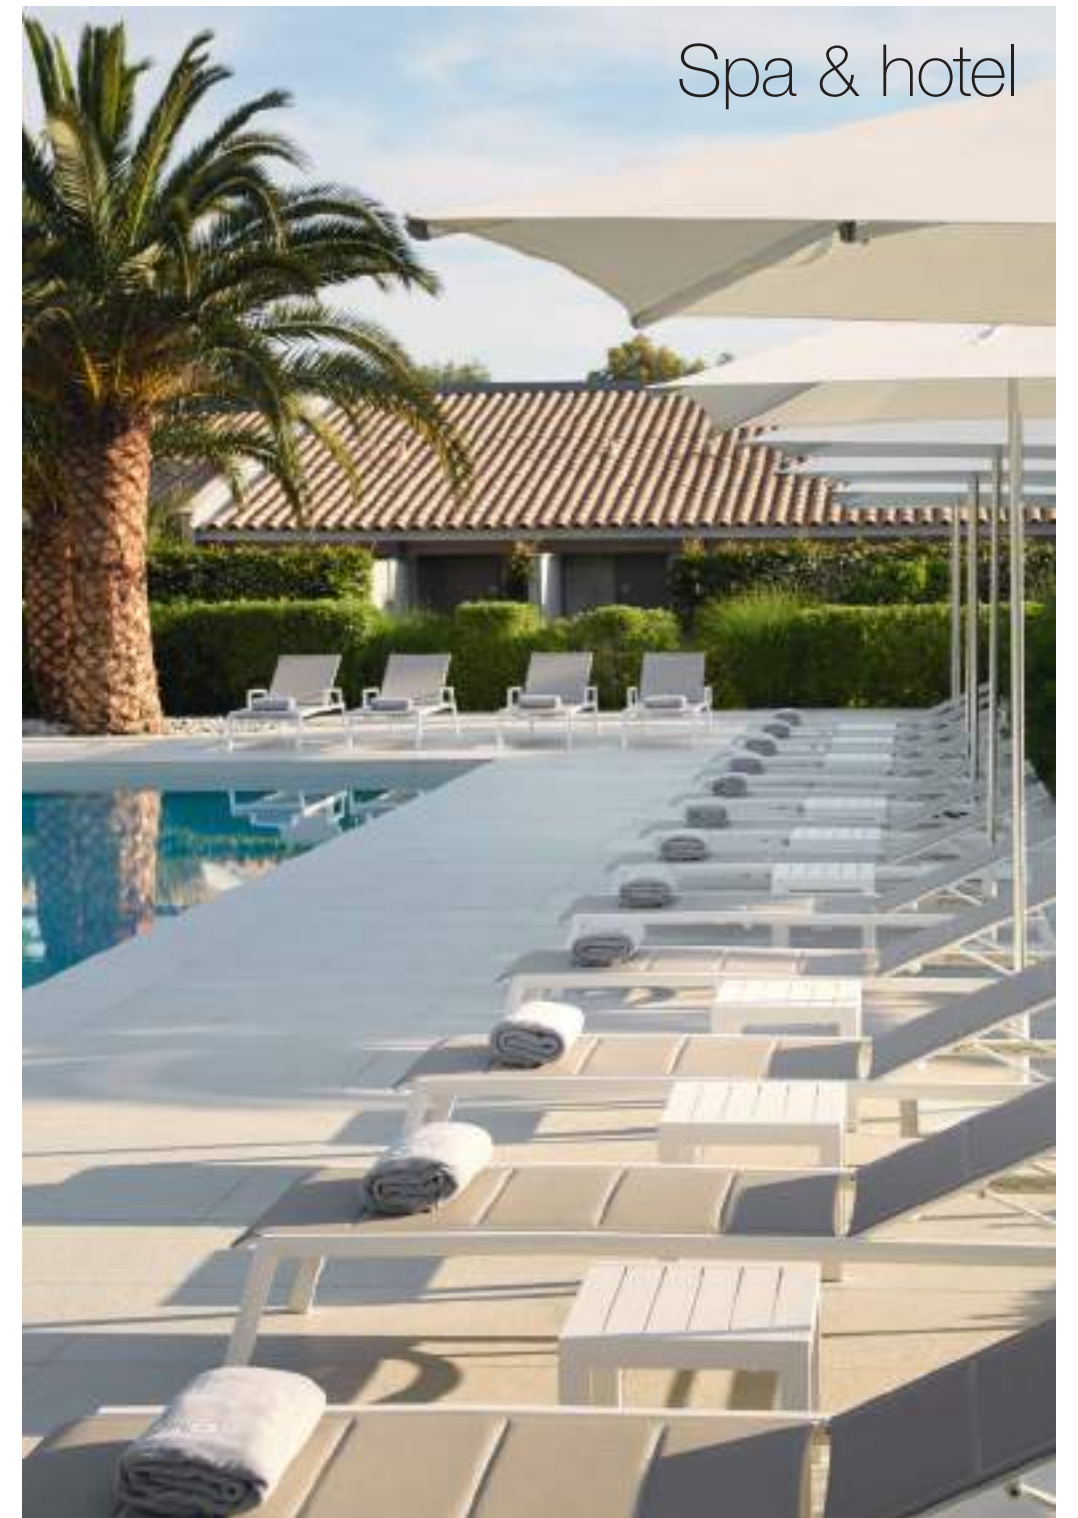

Bar & restaurant

4

Residential

Public building

Spa & hotel

5

Alexa 412/410	33	chair lounger table
Atlas 810	227	chair lounger
Cielo 900	129	lounger chair daybed
Coast 710	175	modular
Cube 320	137	chair lounger
Davenport 500	183	modular
Diamond 415	145	modular
Evento 800	217	modular
Icon 200	49	chair table
Landscape 310	155	modular
Landscape-Teak 310T	165	modular
Link 100	203	modular table
Metris 300	9	chair lounger table
Natural 600	233	table
Newport 820	101	chair lounger
Omer 850	115	chair
Pure 650	57	bench table
Random 730	73	chair
Selecta 400	19	chair lounger table
Spirit 890	65	chair
Sunset 720	193	modular
Switch 450/451	85	chair
Easy-Fit 999	239	pouf tray side table
Easy protective covers	254	
Cushions	256	
Deco cushions	258	
Materials & fabrics	260	
Care products	265	
Collection overview	267	