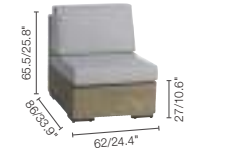

SMALL MIDDLE SEAT 62