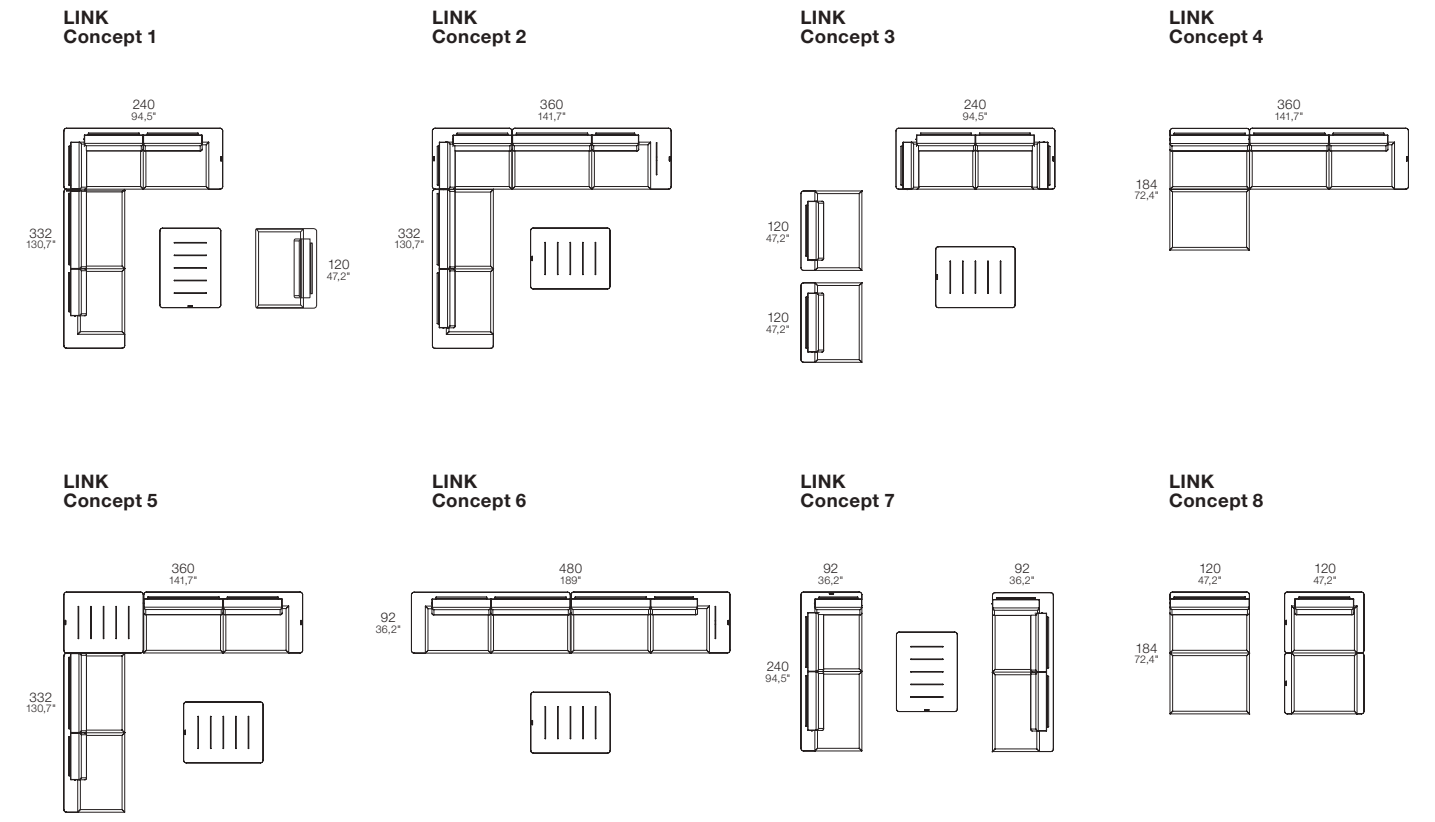

Concept 3 | Sofa 2,5-seater 240 | End seat 120 L/R 01 | Coffee table 120