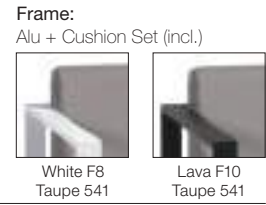

Landscape 310 Modular