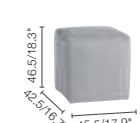

MEDIUM SEAT 100

TRAPEZIUM SEAT 110

MOVABLE BACKREST 78

MOVABLE BACKREST LEFT CORNER 145

MOVABLE BACKREST RIGHT CORNER 145

SMALL FOOTSTOOL 47h

LOUNGER

SIDE TABLE 54x26