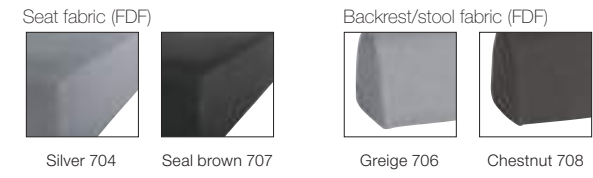

Sunset 720 Modular