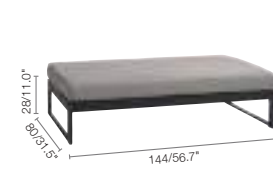

LARGE FOOTREST 144