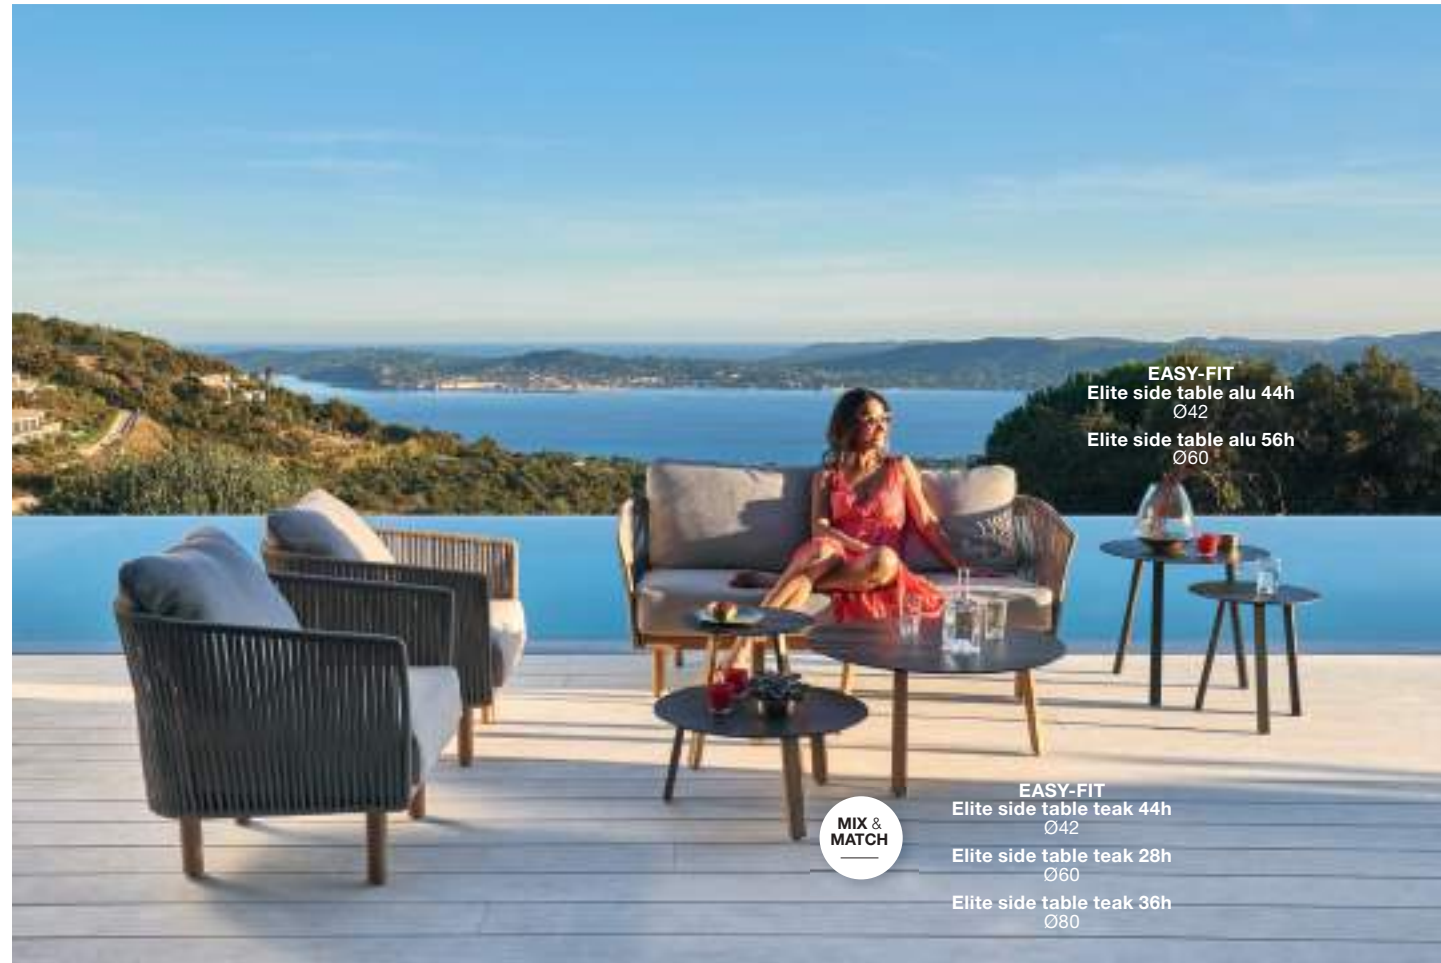

Lounger | 2-seater 167

Lounge chair 70 | 2-Seater 167