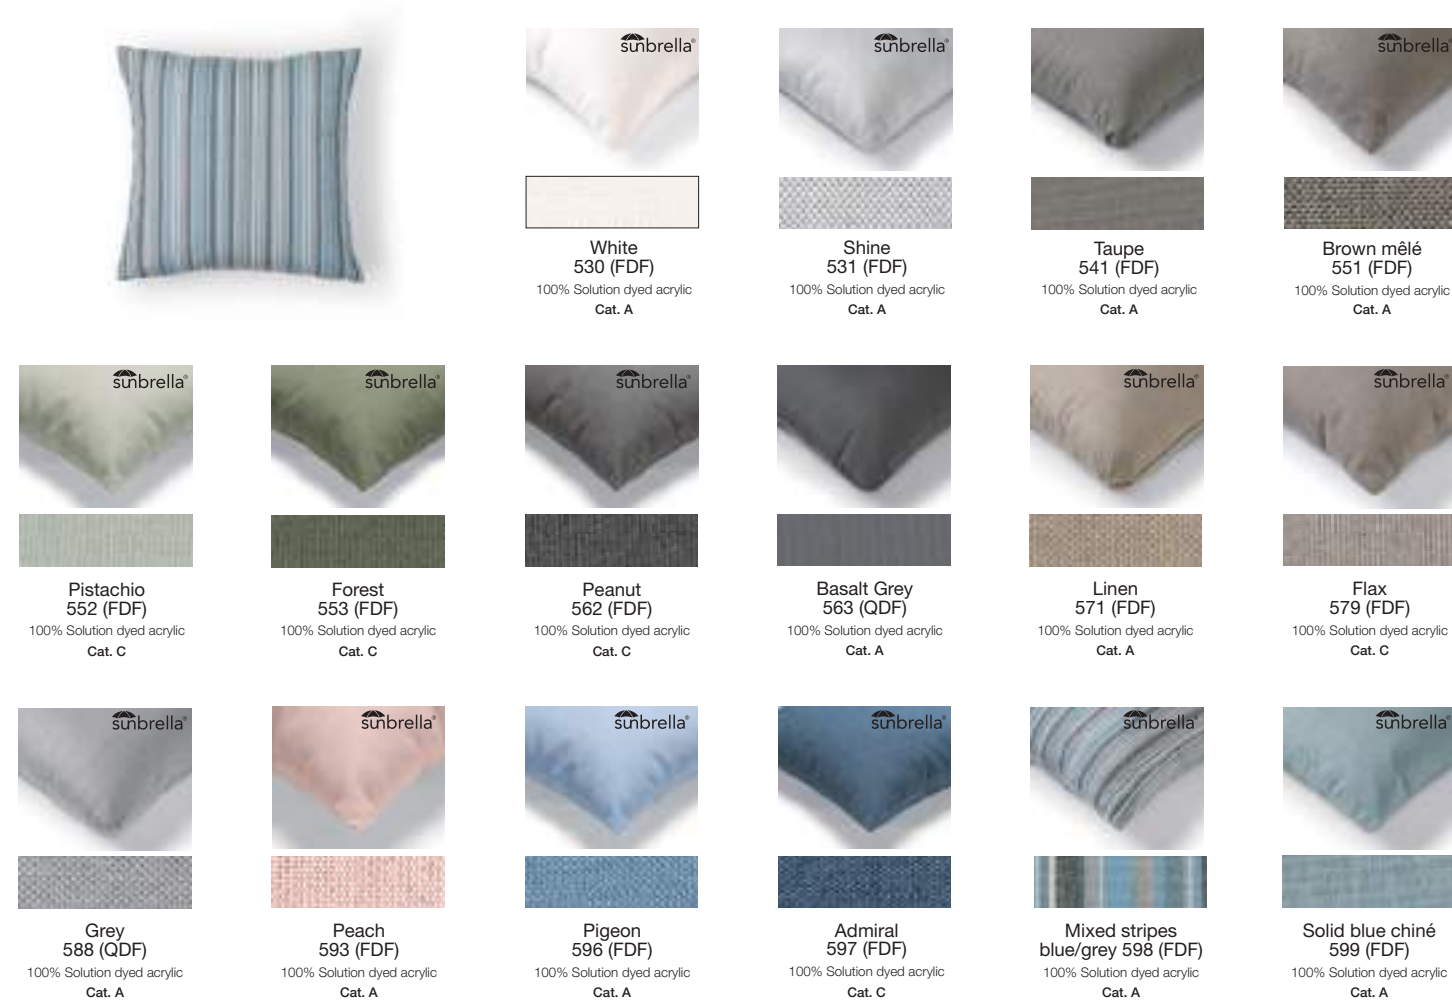

Deco cushions

Enliven your outdoor setting with our wide range of decorative cushions. Punto or Quadrato? Depending on the style of your Diphano selection, we recommend pointed or square cushions.

Water-repellent, UV-resistant and easy to clean: our deco cushions are made from high-quality European fabrics. Tone-on-tone or contrasting colours? Play around with different hues for a customised result.

Deco cushions | PUNTO

Available in: 40x40 / 50x50

258