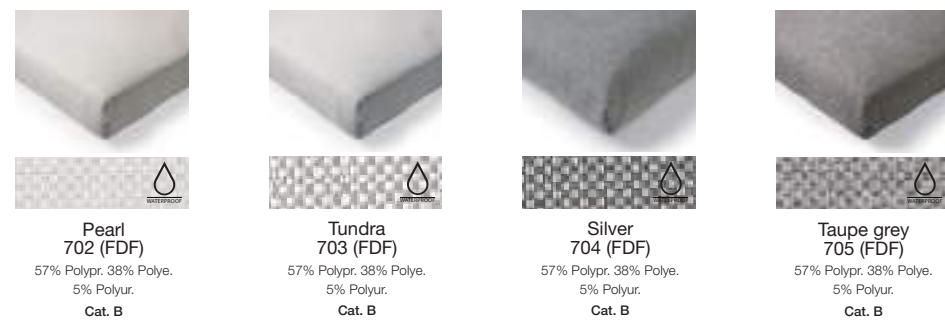

Easy protective cover for full concepts.

Link concept 1A

255

Davenport concept 7A

Landscape 3-Seater 194

Cushions

Available OUTDOOR FABRICS | seat + back cushion

Only for collection Random