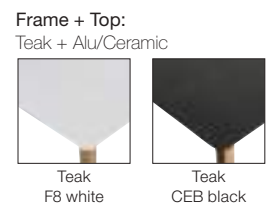

MEDIUM SEAT 100

TRAPEZIUM SEAT 110

MOVABLE BACKREST 78

MOVABLE BACKREST LEFT CORNER 145

MOVABLE BACKREST RIGHT CORNER 145

SMALL FOOTSTOOL 47h

LOUNGER

SIDE TABLE 54x26