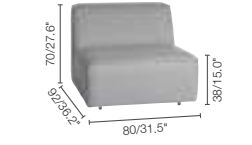

MEDIUM FOOTREST 80

3-SEATER 225

**RIGHT CORNER
DOUBLE SEAT 197**

SMALL MIDDLE SEAT 80

SMALL FOOTSTOOL 47h
SIDE TABLE 54
54x26

Sunset 720 Modular

See page 193

LARGE SEAT 205