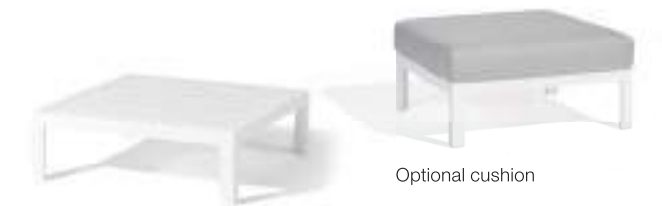

2,5-seater 195 | Coffee table alu-ceramic 65 | Lounger

Lounge chair 96 | 2,5-seater 195 | Coffee table alu-ceramic 85

Ceramic coffee table tops
65x65 | 85x85

Medium footrest
78x78

“ Add a warm and earthy touch with New Taupe.

Inserted ceramic CEBO

Inserted ceramic CESB

Lounge chair 96 | 2,5-seater 195 | Medium footrest 78 | Coffee table alu-ceramic 65 | Lounger

Diamond 415

Diamond is simply graceful in every possible way. And thanks to its modularity, a highly versatile outdoor furniture collection. Connect, disconnect, combine and rearrange to your liking. And choose between a wide array of seat options. From the armchair to the lounge chair. And from the 2-seater to the corner seats. The light aluminium frame makes it not only easy to move. It carries the collection's main purpose: comfort. The jewel pattern of the rope finishing turns every piece of furniture into a real gem.