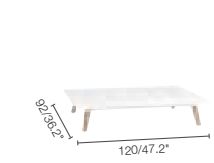

END SEAT 120 L/R 120x92x81,5h

END SEAT 240 L/R 240x92x81,5h

MIDDLE SEAT 120 120x92x81,5h

CORNER SEAT 240 L/R 240x92x81,5h

MIDDLE SEAT 240 240x92x81,5h

SOFA 2,5 SEATER 240x92x81,5h

COFFEE TABLE 120 120x92x23h