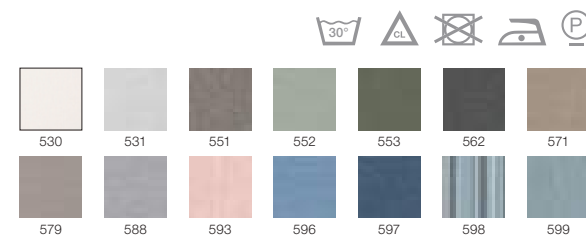

264

265

SUNBRELLA® FABRIC

- 100% solution dyed acrylic.
- Dyed in the mass, UV-resistant.
- Swimming pool and sea water resistant and repellent.
- For outdoor and indoor use.

Maintenance: easy to clean by following the washing instructions.
Avoid the use of abrasive products and solvents.