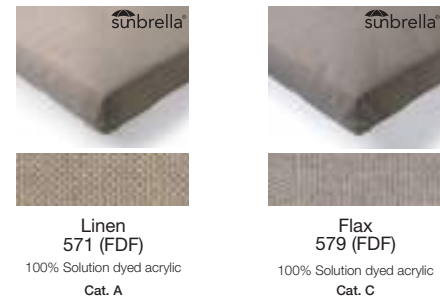

Easy protective cover for full concepts.

Link concept 1A

255

Davenport concept 7A

Landscape 3-Seater 194

Cushions

Available OUTDOOR FABRICS | seat + back cushion

Only for collection Random