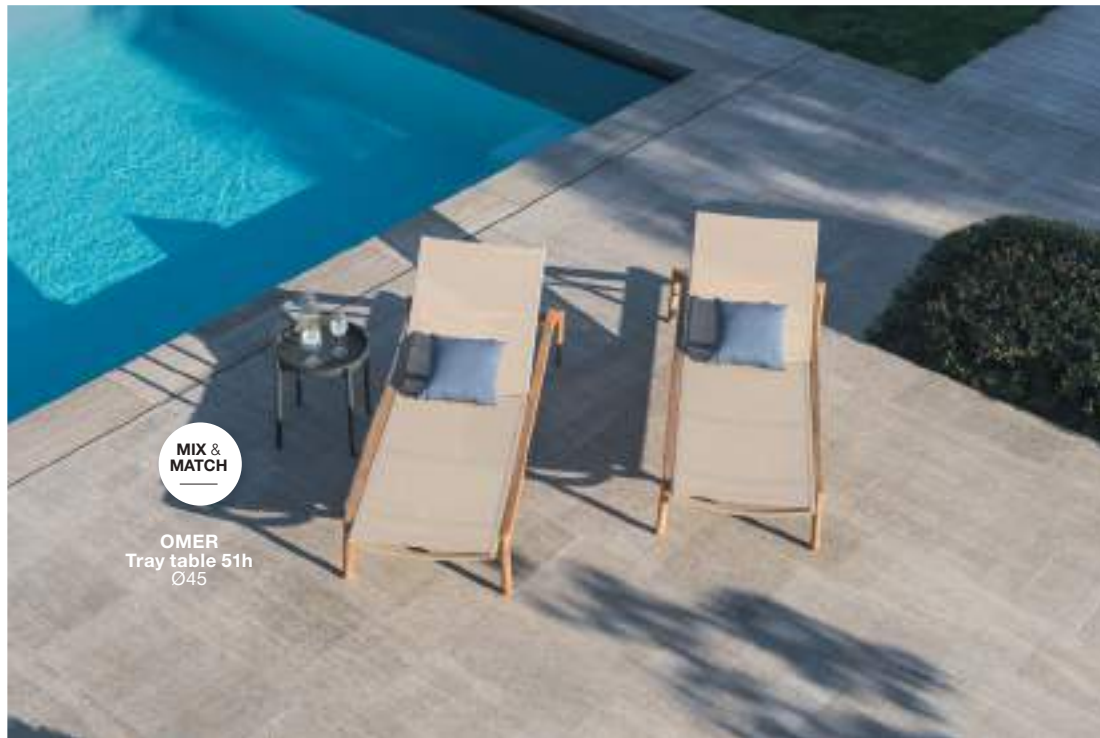

MIX & MATCH

OMER
Tray table 51h
Ø45

Lounger