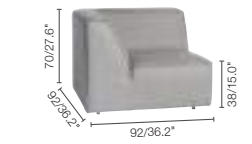

MEDIUM FOOTREST 80

3-SEATER 225

**RIGHT CORNER
DOUBLE SEAT 197**

SMALL MIDDLE SEAT 80

SMALL FOOTSTOOL 47h
SIDE TABLE 54
54x26

Sunset 720 Modular

See page 193

LARGE SEAT 205