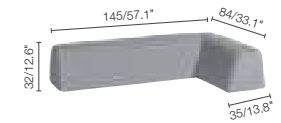

MEDIUM SEAT 100

TRAPEZIUM SEAT 110

MOVABLE BACKREST 78

MOVABLE BACKREST LEFT CORNER 145

MOVABLE BACKREST RIGHT CORNER 145

SMALL FOOTSTOOL 47h

LOUNGER

SIDE TABLE 54x26