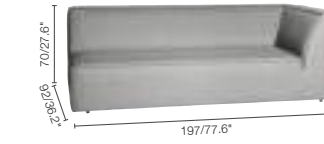

MEDIUM FOOTREST 73

SMALL MIDDLE SEAT 73

COFFEE TABLE 86
86x86

Davenport 500 Modular

See page 183

LOUNGE CHAIR 108

**LEFT CORNER
DOUBLE SEAT 197**

CORNER SEAT 92 L/R