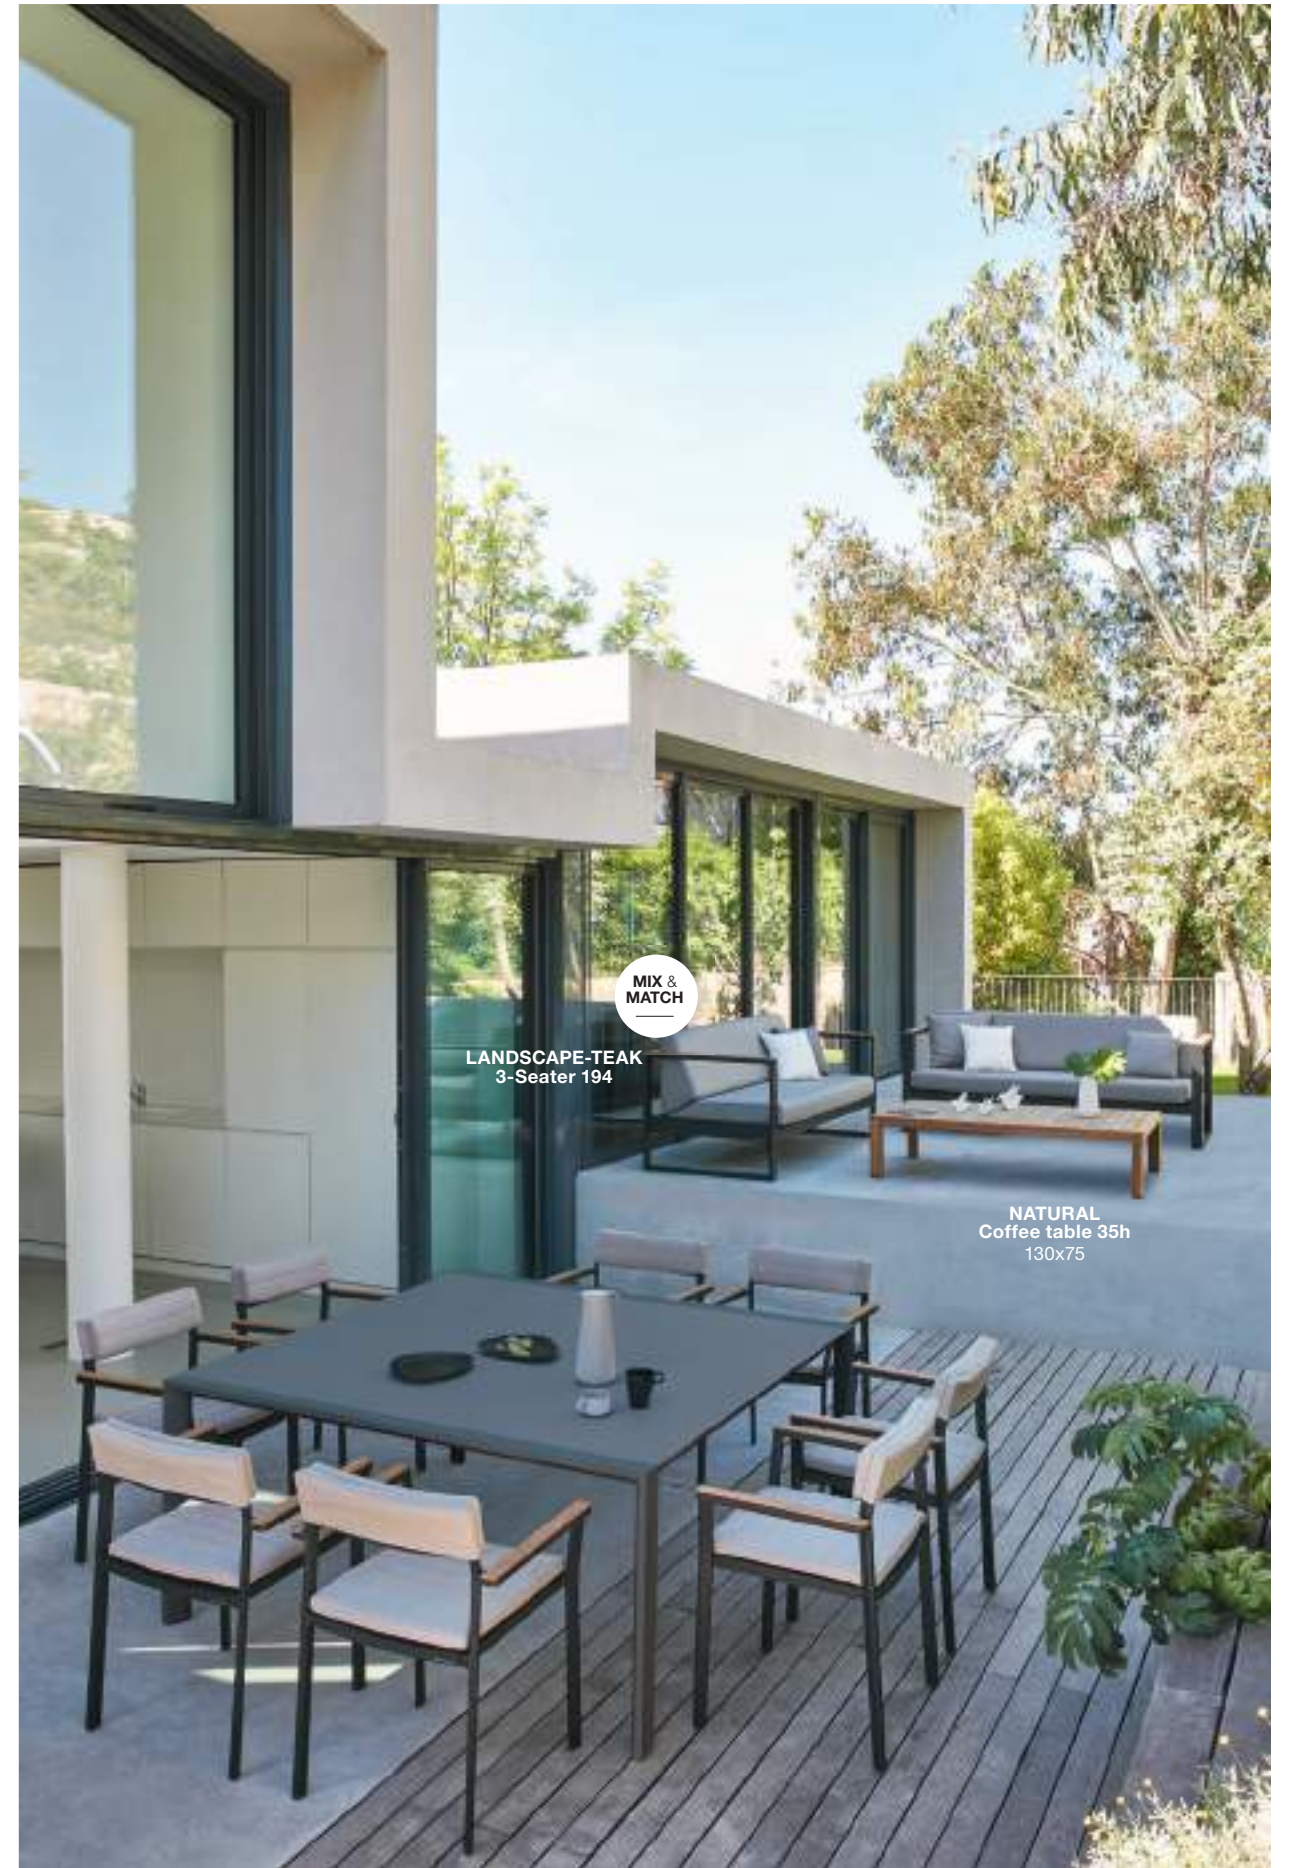

9

(*) optional teak armrests

Armchair | Dining table 75h 226x90 | Bench 46

Easy cushion fastening

Armchair with optional teak armrest

LANDSCAPE-TEAK
Sofa set

MIX &
MATCH

Bench 226 | Bench 46 | Dining table 75h 226x90