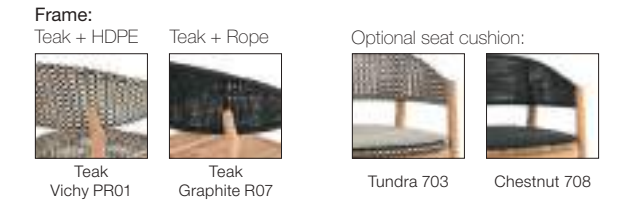

280x100 - 280x40

DINING TABLE + BENCH

240x100 - 240x40

Spirit 890

Chairs

See page 65

ARMCHAIR HDPE

ARMCHAIR ROPE