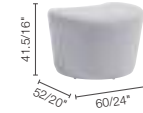

LOUNGE FOOTREST