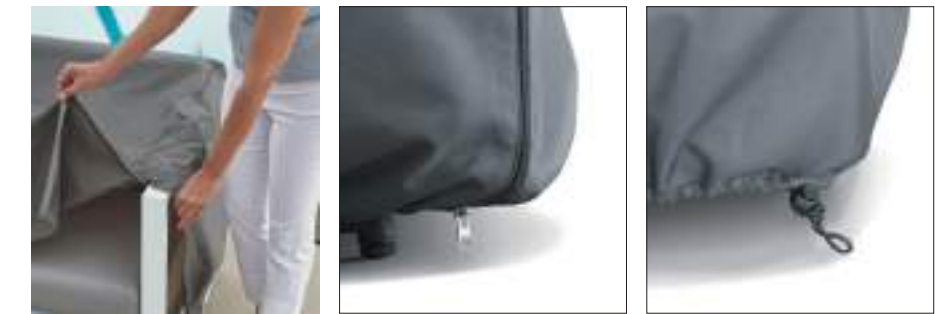

Easy protective covers

Safeguard your outdoor furniture with our protective covers. Tailor-made for each Diphano piece, these zip-off covers are remarkably easy in use. There is no need to remove the cushions: our protective covers, made from sophisticated grey, waterproof fabric, are available for both single items of furniture and entire set-ups.