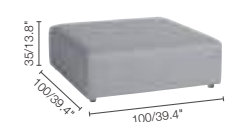

MEDIUM SEAT 100