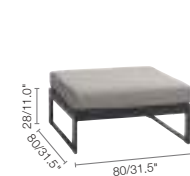

LARGE FOOTREST 144

3-SEATER 194

RIGHT DOUBLE SEAT 150

SMALL MIDDLE SEAT 80

MEDIUM FOOTREST 80

3-TOP COFFEE TABLE 127
127x84

EXTENSION ARM 57h
80x19

EXTENSION SIDE TABLE 28h
80x25