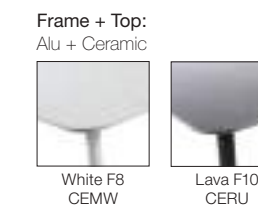

150x73

Switch rope 450 Lounge set

Waterproof fabric

Optional: Easy protective cover (EPC)

Frame: Alu + Rope (30mm)

Lava F10 Onyx R04

Cushion Set (incl.)

Clay 803