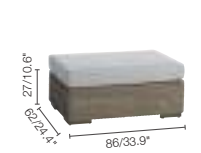

MEDIUM FOOTREST 86