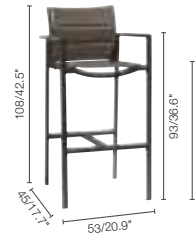

Chairs & lounge

Frame:
Alu + Batyline® or Textilene®

See page 33

ARMCHAIR

FOLDING DIRECTOR CHAIR

BARSTOOL 77h

BARSTOOL 62h

FOLDING BEACH CHAIR