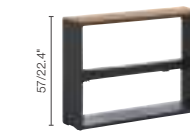

RIGHT DOUBLE SEAT 150

SMALL MIDDLE SEAT 80

MEDIUM FOOTREST 80

3-TOP COFFEE TABLE 127
127x84

EXTENSION ARM 57h
80x19

EXTENSION SIDE TABLE 28h
80x25

279

Coast 710 Modular