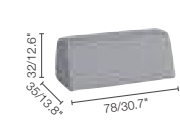

MOVABLE BACKREST 78