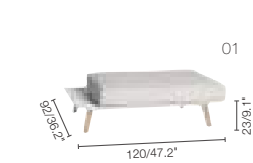

FOOTSTOOL 120 120x92x37h