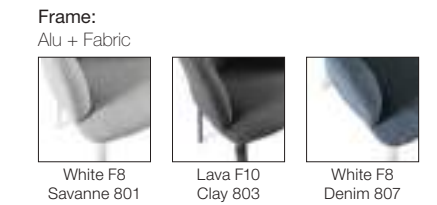

Random 730

Lounge set

See page 73