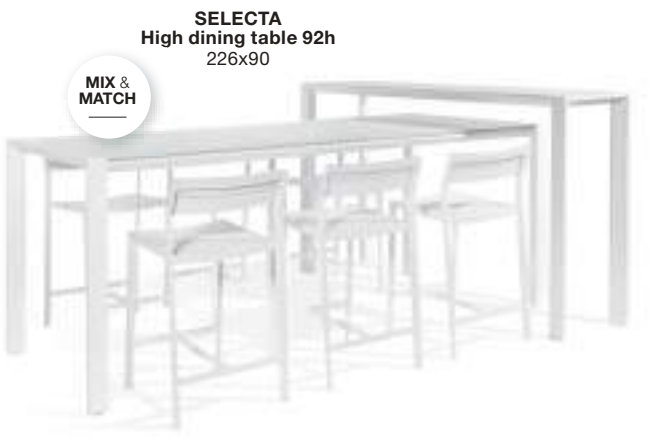

Barstool 78h | Bistro table 108h 72x72

Optional back & seat cushion

MIX & MATCH

CIELO
Lounge chair
Lounge footrest

“ Combine different styles and sizes to create a unique effect.

Armchair | Dining table 75h 310x110

Barstool 62h | Party table 92h

MIX & MATCH

SELECTA
High dining table 92h
226x90

Barstool 62h | Party table 109h

MIX & MATCH

LANDSCAPE-TEAK
3-Seater 194
3-Top coffee table

EASY-FIT
Elite side table 44h
Ø42

Lounger